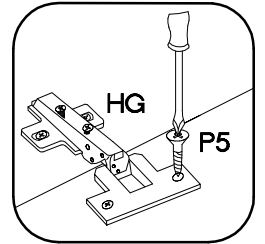

60 G-72 1F

max.
5kg

KUH.30004
KUH.40009

 A 8	 B 8	 E1 8	 HG 2	 J 8	 K 2
 O 1	 P5 4	 P7 8-10	 P8 4	 U 2	 S23 1

ISM-KUH-00932

 +8x30mm A	 +35/0mm HG	 +3.5x13mm P5	 +4.0x30mm P8	 K
8	2	4	4	2

2

6,4 x 50mm

3

6,4 x 50mm

4

5

6

7

+5/19mm

J

8

M4x22mm		
	U	S23
2		1