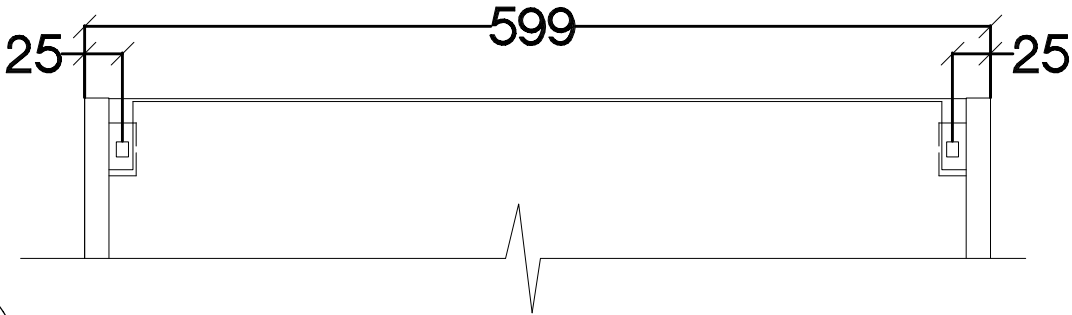

60 G-72 1F

max.
5kg

KUH.30004
KUH.40009

 A 8	 B 8	 E1 8	 HG 2	 J 8	 K 2
 O 1	 P5 4	 P7 8-10	 P8 4	 U 2	 S23 1

ISM-KUH-00932

 +8x30mm A	 +35/0mm HG	 +3.5x13mm P5	 +4.0x30mm P8	 K
8	2	4	4	2

2

6,4 x 50mm

3

6,4 x 50mm

4

5

6

7

+5/19mm

J

8

M4x22mm		
	U	S23
2		1