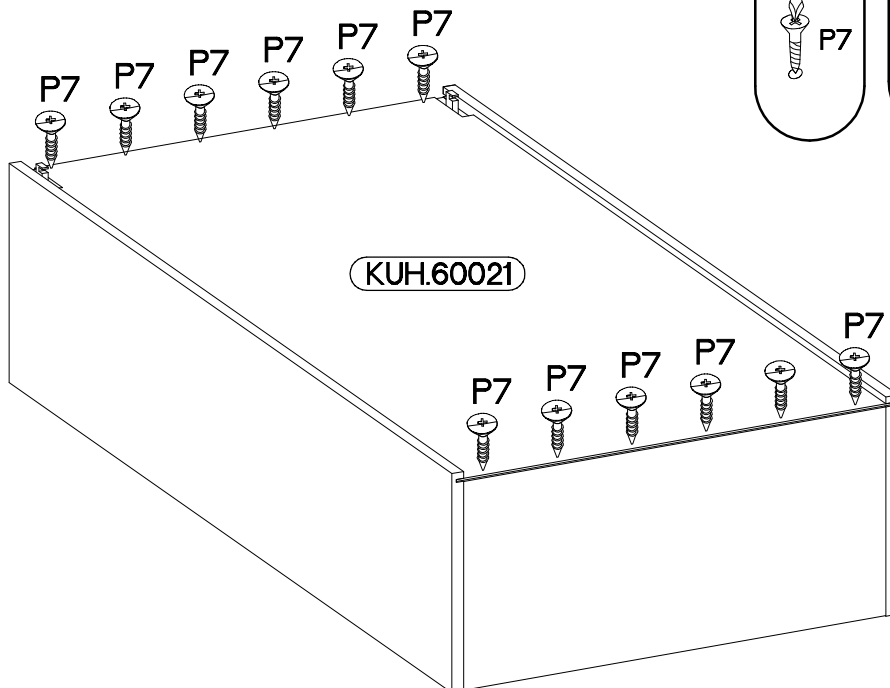

60 G-72 1F

max.
5kg

KUH.30004
KUH.40009

 A 8	 B 8	 E1 8	 HG 2	 J 8	 K 2
 O 1	 P5 4	 P7 8-10	 P8 4	 U 2	 S23 1

ISM-KUH-00932

 +8x30mm A	 +35/0mm HG	 +3.5x13mm P5	 +4.0x30mm P8	 K
8	2	4	4	2

2

6,4 x 50mm

3

6,4 x 50mm

4

5

6

7

+5/19mm

J

8

M4x22mm		
	U	S23
2		1