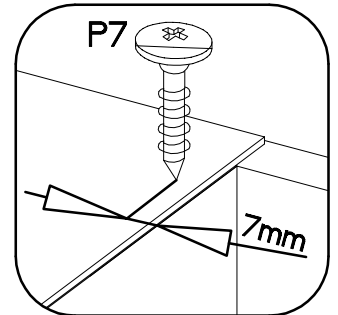

60 G-72 1F

max.
5kg

KUH.30004
KUH.40009

 A 8	 B 8	 E1 8	 HG 2	 J 8	 K 2
 O 1	 P5 4	 P7 8-10	 P8 4	 U 2	 S23 1

ISM-KUH-00932

 +8x30mm A	 +35/0mm HG	 +3.5x13mm P5	 +4.0x30mm P8	 K
8	2	4	4	2

2

6,4 x 50mm

3

6,4 x 50mm

4

5

6

7

+5/19mm

J

8

M4x22mm		
	U	S23
2		1