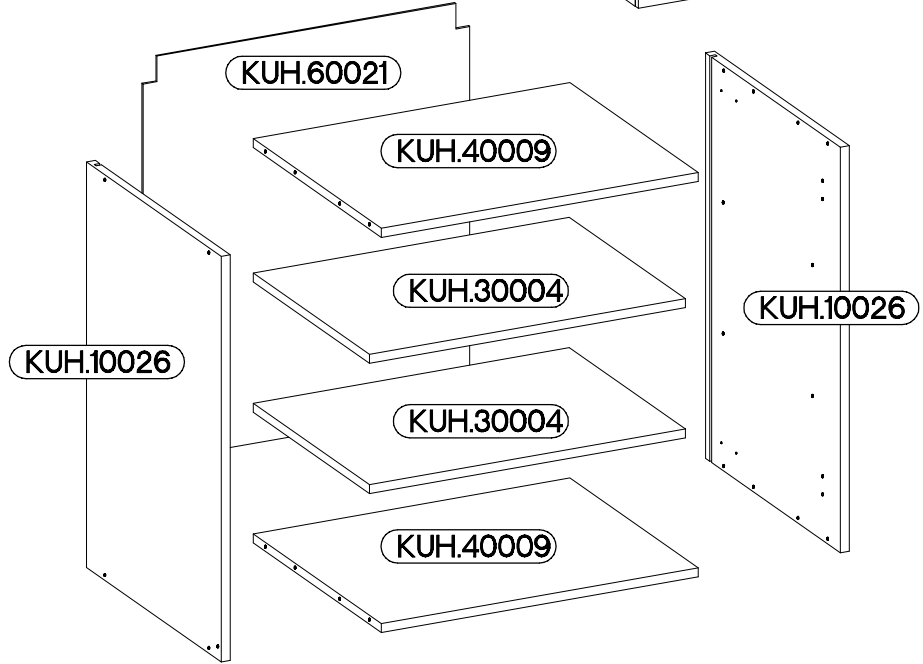

60 G-72 1F

max.
5kg

KUH.30004
KUH.40009

 A 8	 B 8	 E1 8	 HG 2	 J 8	 K 2
 O 1	 P5 4	 P7 8-10	 P8 4	 U 2	 S23 1

ISM-KUH-00932

 +8x30mm A	 +35/0mm HG	 +3.5x13mm P5	 +4.0x30mm P8	 K
8	2	4	4	2

2

6,4 x 50mm

3

6,4 x 50mm

4

5

6

7

+5/19mm

J

8

M4x22mm		
	U	S23
2		1