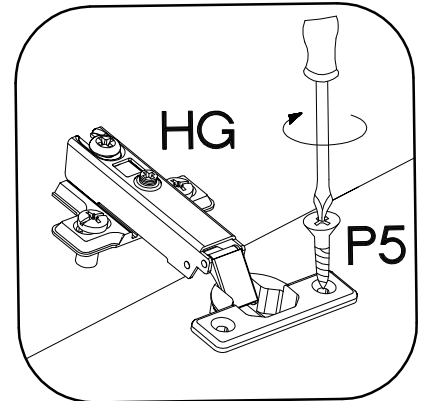

2

1

ISM-KUH-01636

1 40 D 1F BB

LEFT

RIGHT

2

 †35/0mm [CD] HG 2	 †3.5x13mm P5 4
--	---

3

M4x22mm	L=128mm
	
U	S
2	1

VARIANT HIGH GLOSS