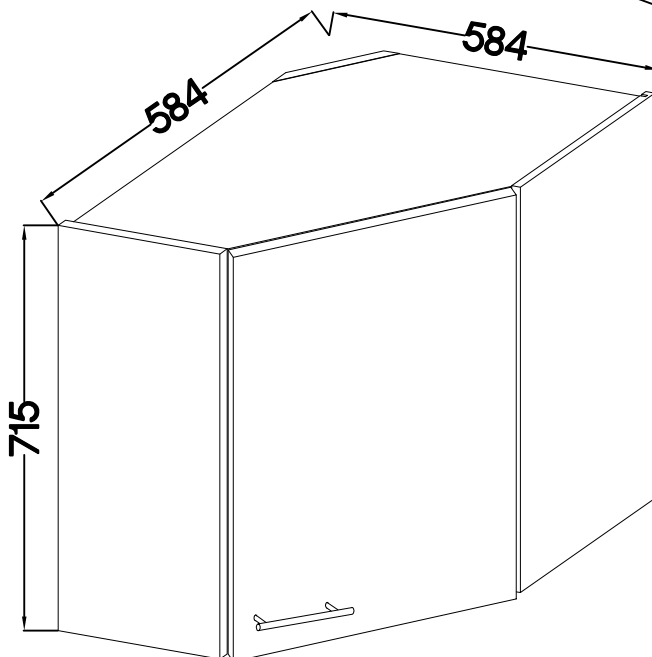

40 D 1F BB
40 G-72 1F
58x58 GN-72 1F
FRONT

40 D 1F BB

40 G-72 1F

58x58 GN-72 1F

KUH.70126-HG

KUH.70928-MAT

M4x22mm

L=128mm

2

1

ISM-KUH-01636

1 40 D 1F BB

LEFT

RIGHT

2

 †35/0mm [CD] HG 2	 †3.5x13mm P5 4
--	---

3

M4x22mm	L=128mm
	
U	S
2	1

VARIANT HIGH GLOSS