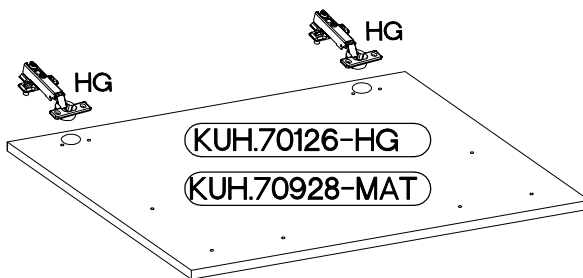

40 D 1F BB
40 G-72 1F
58x58 GN-72 1F
FRONT

40 D 1F BB

40 G-72 1F

58x58 GN-72 1F

KUH.70126-HG

KUH.70928-MAT

M4x22mm

L=128mm

2

1

ISM-KUH-01636

1 40 D 1F BB

LEFT

RIGHT

2

 †35/0mm [CD] HG 2	 †3.5x13mm P5 4
--	---

3

M4x22mm	L=128mm
	
U	S
2	1

VARIANT HIGH GLOSS