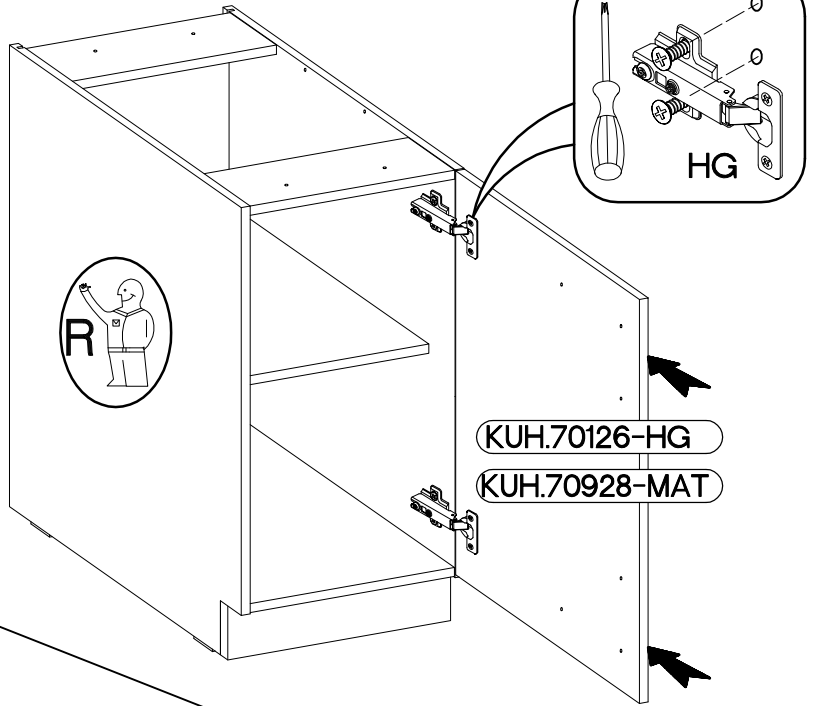

2

1

ISM-KUH-01636

1 40 D 1F BB

LEFT

RIGHT

2

 †35/0mm [CD] HG 2	 †3.5x13mm P5 4
--	---

3

M4x22mm	L=128mm
	
U	S
2	1

VARIANT HIGH GLOSS