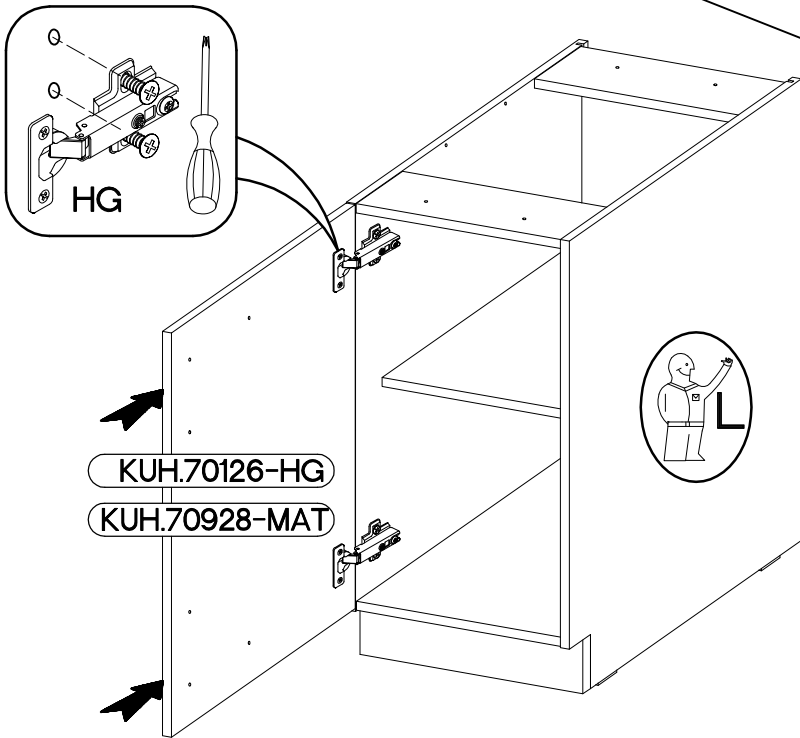

2

1

ISM-KUH-01636

1 40 D 1F BB

LEFT

RIGHT

2

 †35/0mm [CD] HG 2	 †3.5x13mm P5 4
--	---

3

M4x22mm	L=128mm
	
U	S
2	1

VARIANT HIGH GLOSS