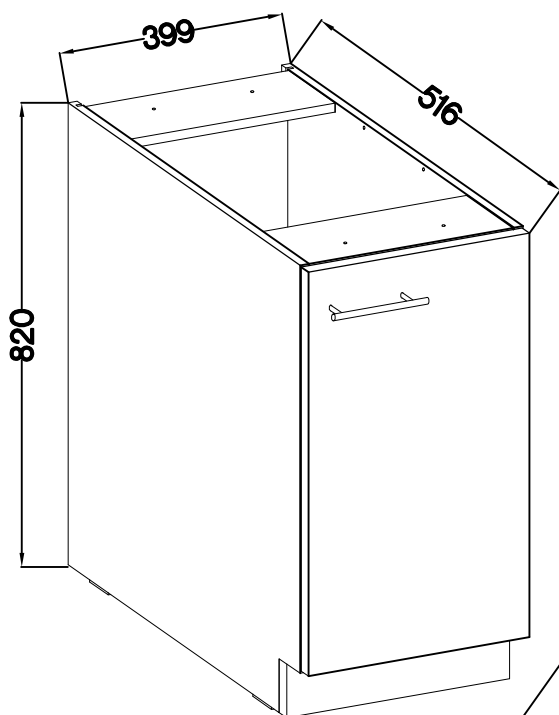

40 D 1F BB
40 G-72 1F
58x58 GN-72 1F
FRONT

40 D 1F BB

40 G-72 1F

58x58 GN-72 1F

KUH.70126-HG

KUH.70928-MAT

M4x22mm

L=128mm

2

1

ISM-KUH-01636

1 40 D 1F BB

LEFT

RIGHT

2

 †35/0mm [CD] HG 2	 †3.5x13mm P5 4
--	---

3

M4x22mm	L=128mm
	
U	S
2	1

VARIANT HIGH GLOSS