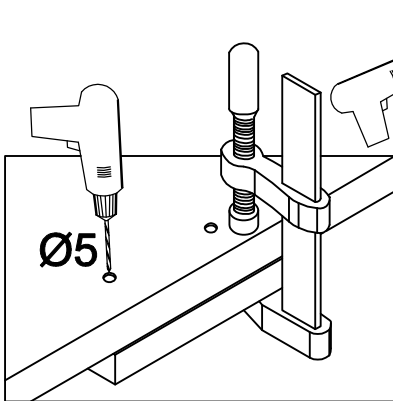

40 D 1F BB
40 G-72 1F
58x58 GN-72 1F
FRONT

40 D 1F BB

40 G-72 1F

58x58 GN-72 1F

ISM-KUH-01636

4 40 G-72 1F

LEFT

RIGHT

KUH.70126-HG
KUH.70928-MAT

KUH.70126-HG
KUH.70928-MAT

KUH.70126-HG
KUH.70928-MAT

KUH.70126-HG
KUH.70928-MAT

5

 †35/0mm [CD] HG 2	 †3.5x13mm P5 4
--	---

6

M4x22mm	L=128mm
 U	 S
2	1