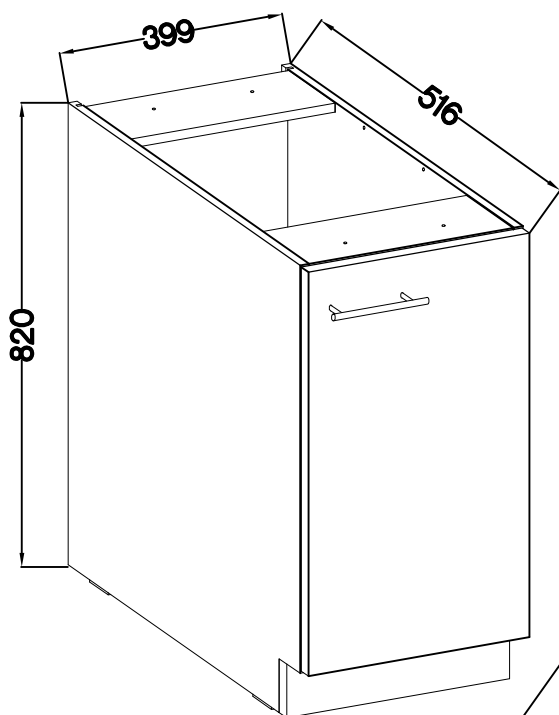

40 D 1F BB
40 G-72 1F
58x58 GN-72 1F
FRONT

40 D 1F BB

40 G-72 1F

58x58 GN-72 1F

ISM-KUH-01636

4 40 G-72 1F

LEFT

RIGHT

KUH.70126-HG
KUH.70928-MAT

KUH.70126-HG
KUH.70928-MAT

KUH.70126-HG
KUH.70928-MAT

KUH.70126-HG
KUH.70928-MAT

5

 †35/0mm [CD] HG 2	 †3.5x13mm P5 4
--	---

6

M4x22mm	L=128mm
 U	 S
2	1