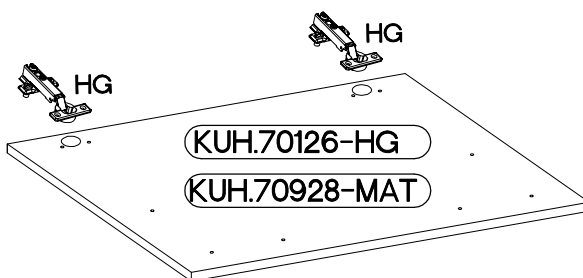

40 D 1F BB
40 G-72 1F
58x58 GN-72 1F
FRONT

40 D 1F BB

40 G-72 1F

58x58 GN-72 1F

ISM-KUH-01636

4 40 G-72 1F

LEFT

RIGHT

KUH.70126-HG
KUH.70928-MAT

KUH.70126-HG
KUH.70928-MAT

KUH.70126-HG
KUH.70928-MAT

KUH.70126-HG
KUH.70928-MAT

5

 †35/0mm [CD] HG 2	 †3.5x13mm P5 4
--	---

6

M4x22mm	L=128mm
 U	 S
2	1