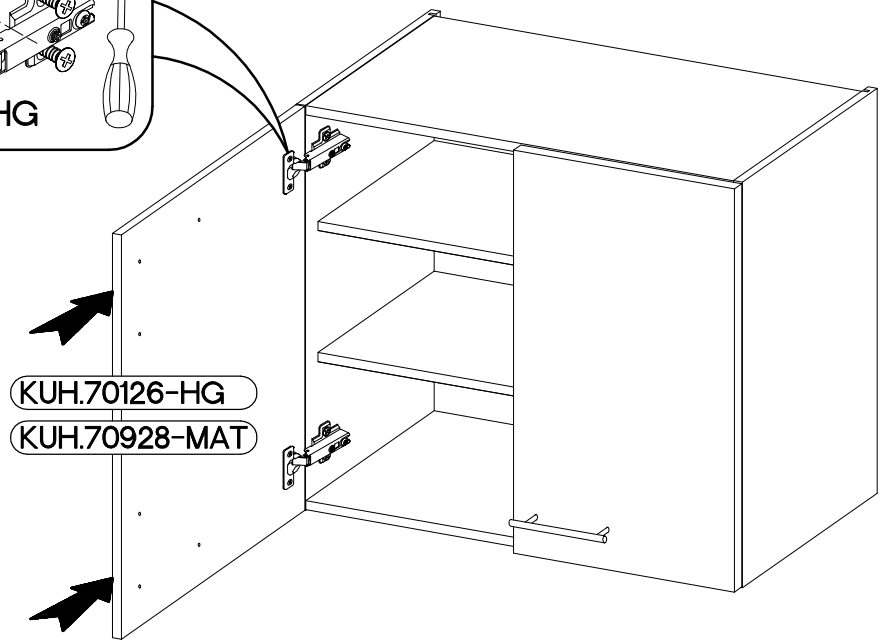

80 D 2F BB
80 ZL 2F BB
80 G-72 1F
FRONT

80 D 2F BB

80 G-72 1F

80 ZL 2F BB

KUH.70126-HG
KUH.70928-MAT

KUH.70126-HG
KUH.70928-MAT

ISM-KUH-01654

7 80 G-72 1F

8

±35/0mm [CD] HG 4	±3.5x13mm P5 8
-------------------------	----------------------

9

M4x22mm	L=128mm
	
U	S
4	2

VARIANT HIGH GLOSS