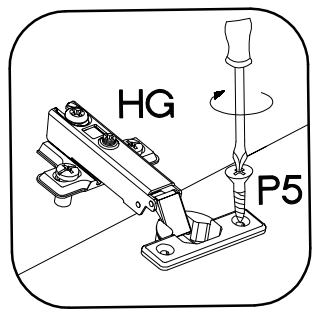

80 D 2F BB
80 ZL 2F BB
80 G-72 1F
FRONT

80 D 2F BB

80 G-72 1F

80 ZL 2F BB

KUH.70126-HG
KUH.70928-MAT

KUH.70126-HG
KUH.70928-MAT

ISM-KUH-01654

7 80 G-72 1F

8

±35/0mm [CD] HG 4	±3.5x13mm P5 8
-------------------------	----------------------

9

M4x22mm	L=128mm
	
U	S
4	2

VARIANT HIGH GLOSS