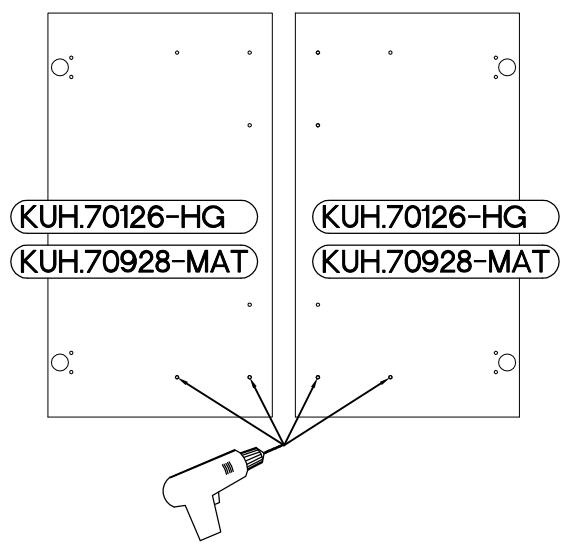

80 D 2F BB
80 ZL 2F BB
80 G-72 1F
FRONT

80 D 2F BB

80 G-72 1F

80 ZL 2F BB

KUH.70126-HG
KUH.70928-MAT

KUH.70126-HG
KUH.70928-MAT

ISM-KUH-01654

7 80 G-72 1F

8

±35/0mm [CD] HG 4	±3.5x13mm P5 8
-------------------------	----------------------

9

M4x22mm	L=128mm
	
U	S
4	2

VARIANT HIGH GLOSS