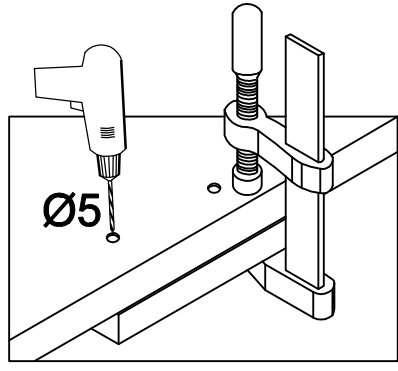

80 D 2F BB
80 ZL 2F BB
80 G-72 1F
FRONT

80 D 2F BB

80 G-72 1F

80 ZL 2F BB

KUH.70126-HG
KUH.70928-MAT

KUH.70126-HG
KUH.70928-MAT

ISM-KUH-01654

7 80 G-72 1F

8

±35/0mm [CD] HG 4	±3.5x13mm P5 8
-------------------------	----------------------

9

M4x22mm	L=128mm
	
U	S
4	2

VARIANT HIGH GLOSS