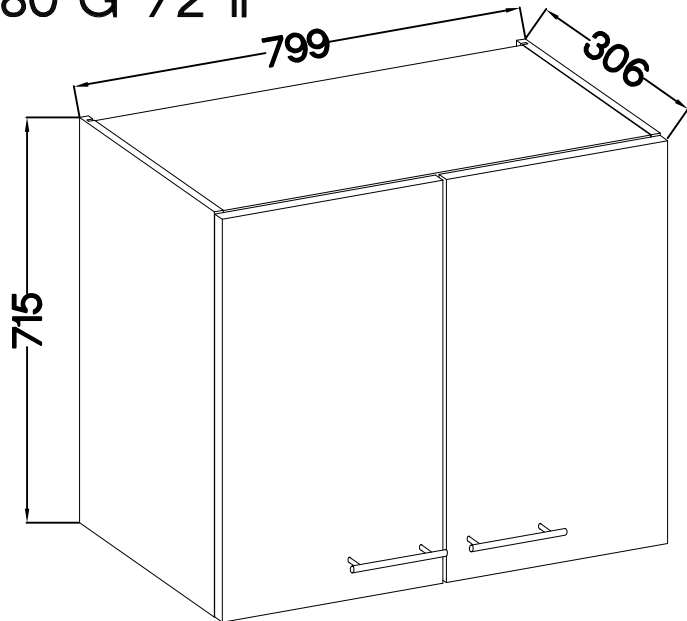

80 D 2F BB
80 ZL 2F BB
80 G-72 1F
FRONT

80 D 2F BB

80 G-72 1F

80 ZL 2F BB

KUH.70126-HG
KUH.70928-MAT

KUH.70126-HG
KUH.70928-MAT

ISM-KUH-01654

7 80 G-72 1F

8

±35/0mm [CD] HG 4	±3.5x13mm P5 8
-------------------------	----------------------

9

M4x22mm	L=128mm
	
U	S
4	2

VARIANT HIGH GLOSS