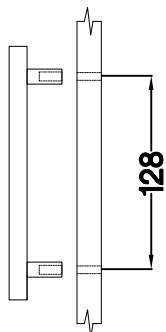

80 D 2F BB
80 ZL 2F BB
80 G-72 1F
FRONT

80 D 2F BB

80 G-72 1F

80 ZL 2F BB

KUH.70126-HG
KUH.70928-MAT

KUH.70126-HG
KUH.70928-MAT

ISM-KUH-01654

7 80 G-72 1F

8

±35/0mm [CD] HG 4	±3.5x13mm P5 8
-------------------------	----------------------

9

M4x22mm	L=128mm
	
U	S
4	2

VARIANT HIGH GLOSS