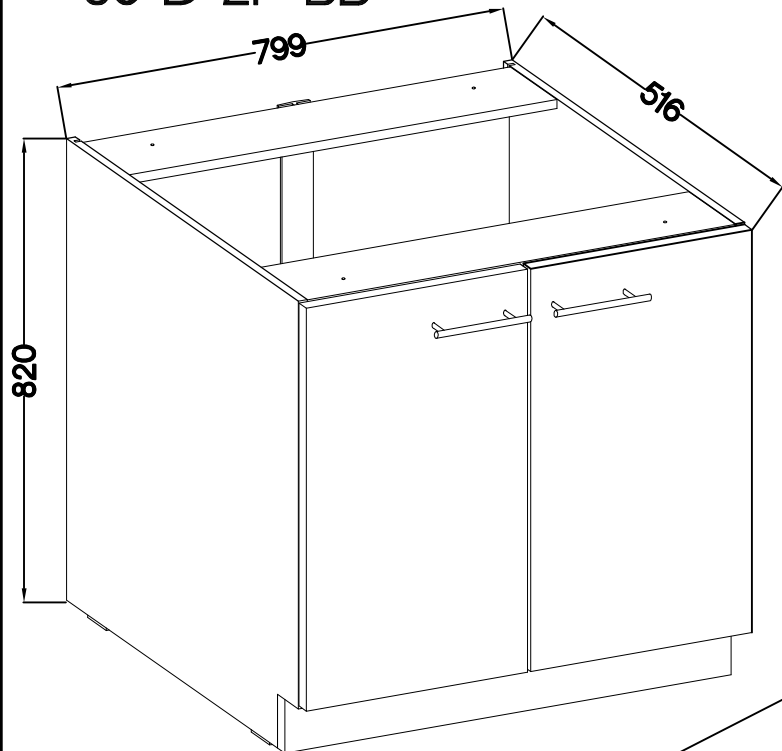

80 D 2F BB
80 ZL 2F BB
80 G-72 1F
FRONT

80 D 2F BB

80 G-72 1F

80 ZL 2F BB

KUH.70126-HG
KUH.70928-MAT

KUH.70126-HG
KUH.70928-MAT

ISM-KUH-01654

7 80 G-72 1F

8

±35/0mm [CD] HG 4	±3.5x13mm P5 8
-------------------------	----------------------

9

M4x22mm	L=128mm
	
U	S
4	2

VARIANT HIGH GLOSS