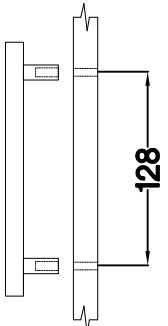

80 D 2F BB
80 ZL 2F BB
80 G-72 1F
FRONT

80 D 2F BB

80 G-72 1F

80 ZL 2F BB

KUH.70126-HG
KUH.70928-MAT

KUH.70126-HG
KUH.70928-MAT

ISM-KUH-01654

7 80 G-72 1F

8

±35/0mm [CD] HG 4	±3.5x13mm P5 8
-------------------------	----------------------

9

M4x22mm	L=128mm
	
U	S
4	2

VARIANT HIGH GLOSS