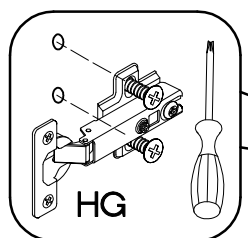

80 D 2F BB
80 ZL 2F BB
80 G-72 1F
FRONT

80 D 2F BB

80 G-72 1F

80 ZL 2F BB

KUH.70126-HG
KUH.70928-MAT

KUH.70126-HG
KUH.70928-MAT

ISM-KUH-01654

7 80 G-72 1F

8

±35/0mm [CD] HG 4	±3.5x13mm P5 8
-------------------------	----------------------

9

M4x22mm	L=128mm
	
U	S
4	2

VARIANT HIGH GLOSS