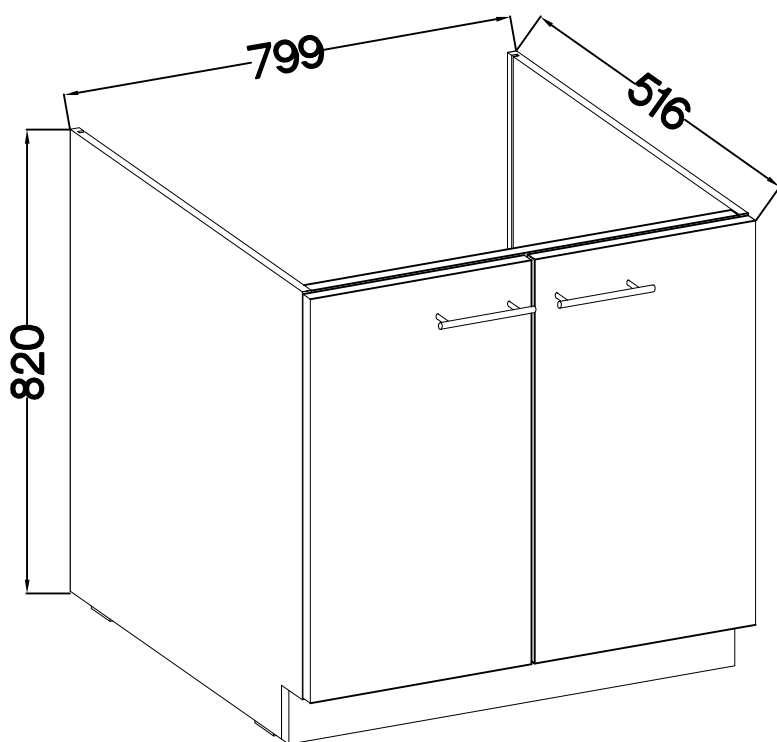

80 D 2F BB
80 ZL 2F BB
80 G-72 1F
FRONT

80 D 2F BB

80 G-72 1F

80 ZL 2F BB

KUH.70126-HG
KUH.70928-MAT

KUH.70126-HG
KUH.70928-MAT

ISM-KUH-01654

7 80 G-72 1F

8

±35/0mm [CD] HG 4	±3.5x13mm P5 8
-------------------------	----------------------

9

M4x22mm	L=128mm
	
U	S
4	2

VARIANT HIGH GLOSS