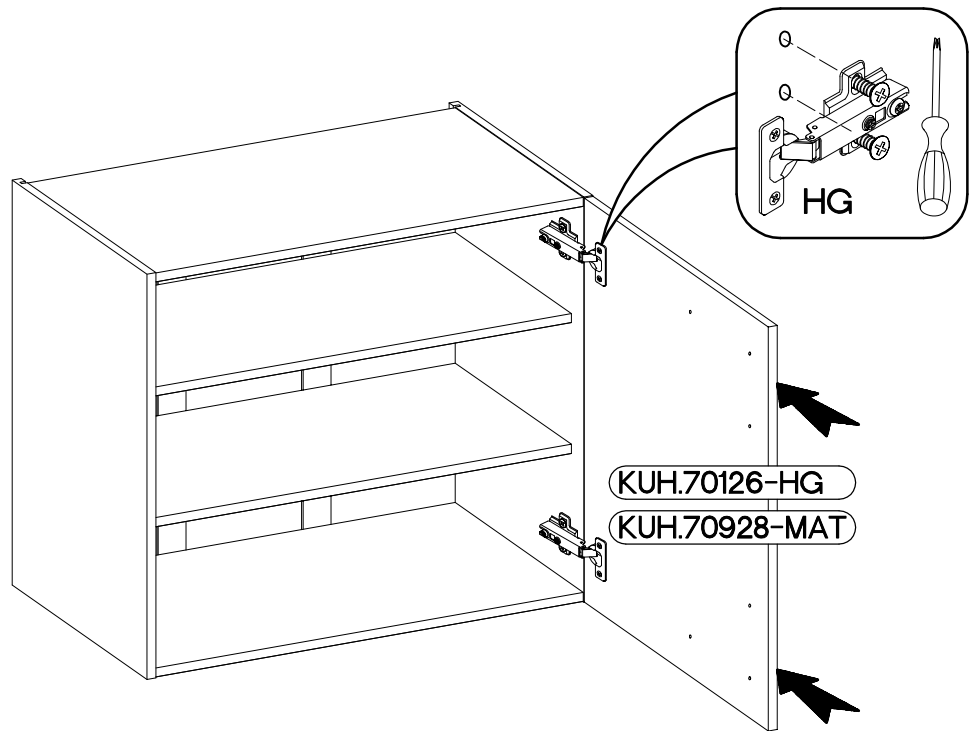

80 D 2F BB
80 ZL 2F BB
80 G-72 1F
FRONT

80 D 2F BB

80 G-72 1F

80 ZL 2F BB

KUH.70126-HG
KUH.70928-MAT

KUH.70126-HG
KUH.70928-MAT

ISM-KUH-01654

7 80 G-72 1F

8

±35/0mm [CD] HG 4	±3.5x13mm P5 8
-------------------------	----------------------

9

M4x22mm	L=128mm
	
U	S
4	2

VARIANT HIGH GLOSS