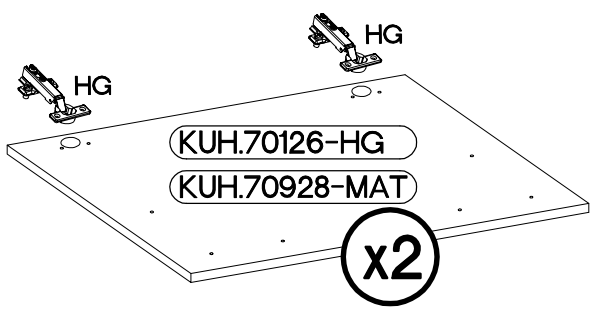

80 D 2F BB
80 ZL 2F BB
80 G-72 1F
FRONT

80 D 2F BB

80 G-72 1F

80 ZL 2F BB

KUH.70126-HG
KUH.70928-MAT

KUH.70126-HG
KUH.70928-MAT

ISM-KUH-01654

7 80 G-72 1F

8

±35/0mm [CD] HG 4	±3.5x13mm P5 8
-------------------------	----------------------

9

M4x22mm	L=128mm
	
U	S
4	2

VARIANT HIGH GLOSS