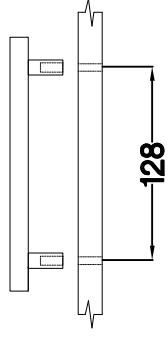

# 4 80 D ZL BB

# 5

±35/0mm [CD] HG 4	±3.5x13mm P5 8
-------------------------	----------------------

6

M4x22mm	L=128mm
	
U	S
4	2

KUH.70126-HG  
KUH.70928-MAT

KUH.70126-HG  
KUH.70928-MAT

VARIANT HIGH GLOSS