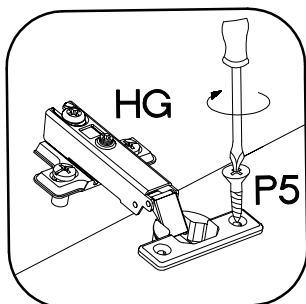

# 4 80 D ZL BB

# 5

±35/0mm [CD] HG 4	±3.5x13mm P5 8
-------------------------	----------------------

6

M4x22mm	L=128mm
	
U	S
4	2

KUH.70126-HG  
KUH.70928-MAT

KUH.70126-HG  
KUH.70928-MAT

VARIANT HIGH GLOSS