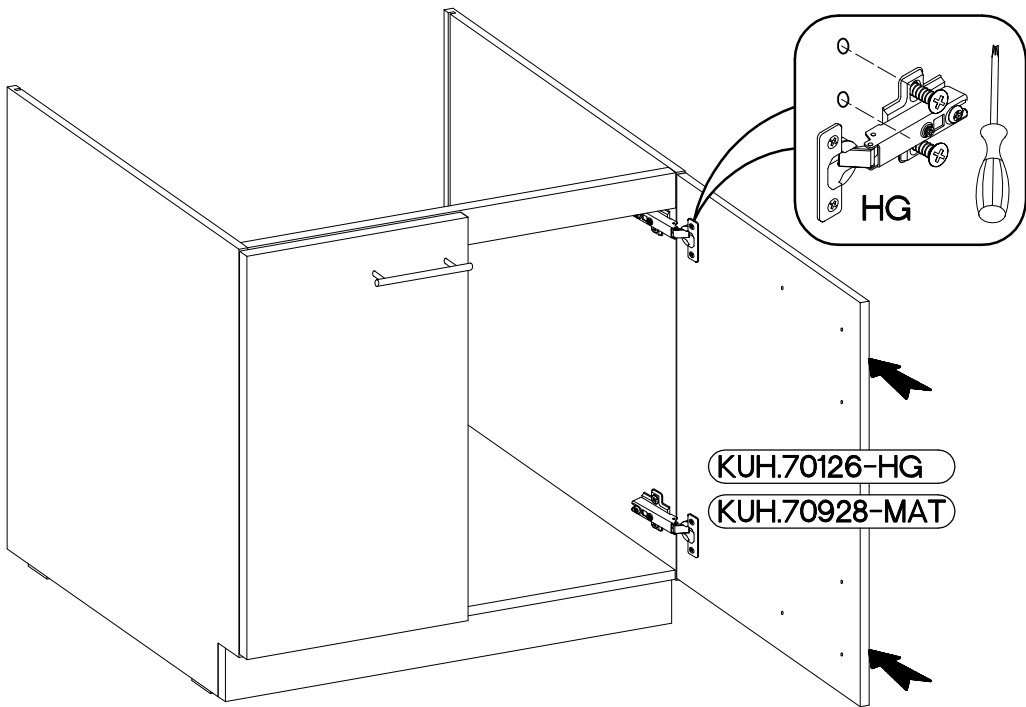

# 5

±35/0mm [CD] HG 4	±3.5x13mm P5 8
-------------------------	----------------------

6

M4x22mm	L=128mm
	
U	S
4	2

KUH.70126-HG  
KUH.70928-MAT

KUH.70126-HG  
KUH.70928-MAT

VARIANT HIGH GLOSS