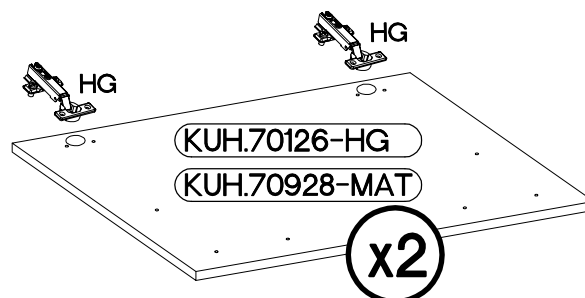

# 4 80 D ZL BB

# 5

±35/0mm [CD] HG 4	±3.5x13mm P5 8
-------------------------	----------------------

6

M4x22mm	L=128mm
	
U	S
4	2

KUH.70126-HG  
KUH.70928-MAT

KUH.70126-HG  
KUH.70928-MAT

VARIANT HIGH GLOSS