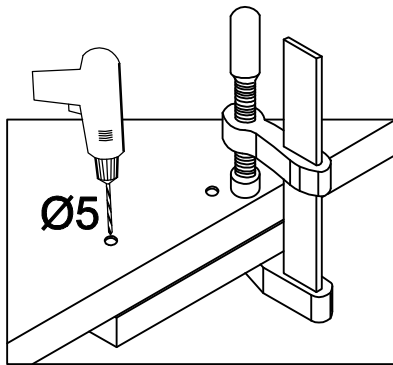

# 4 80 D ZL BB

# 5

±35/0mm [CD] HG 4	±3.5x13mm P5 8
-------------------------	----------------------

6

M4x22mm	L=128mm
	
U	S
4	2

KUH.70126-HG  
KUH.70928-MAT

KUH.70126-HG  
KUH.70928-MAT

VARIANT HIGH GLOSS