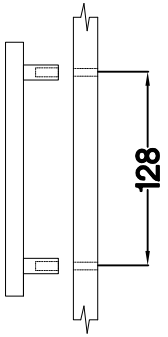

60 D 1F BB  
60 G-72 1F  
FRONT

60 D 1F BB

60 G-72 1F

M4x22mm	L=128mm
	
U	S
2	1

ISM-KUH-01645

# 4 60 G-72 1F

LEFT

RIGHT

# 5

+35/0mm	+3.5x13mm
	
[CD] HG	P5
2	4

6

M4x22mm	L=128mm
	
U	S
2	1

VARIANT HIGH GLOSS