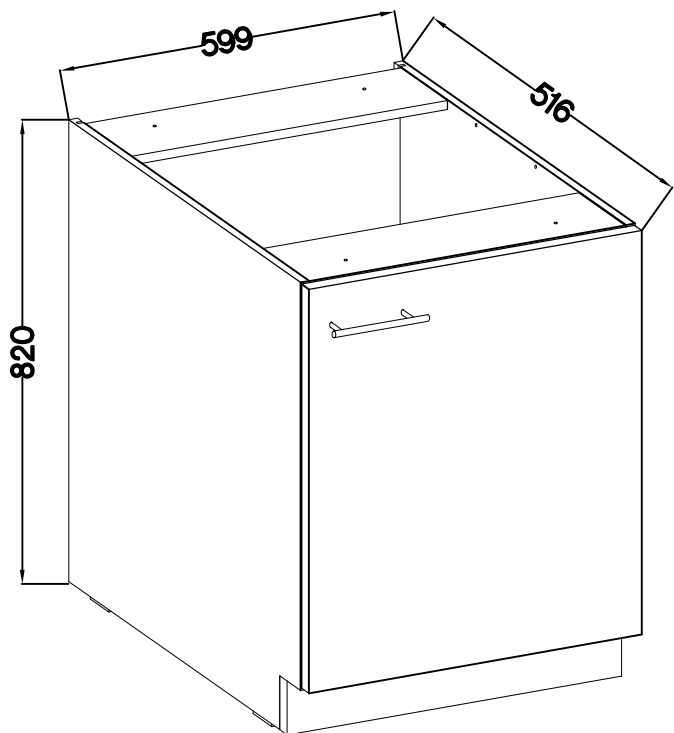

60 D 1F BB  
60 G-72 1F  
FRONT

60 D 1F BB

60 G-72 1F

M4x22mm	L=128mm
	
U	S
2	1

ISM-KUH-01645

# 4 60 G-72 1F

LEFT

RIGHT

# 5

+35/0mm	+3.5x13mm
	
[CD] HG	P5
2	4

6

M4x22mm	L=128mm
	
U	S
2	1

VARIANT HIGH GLOSS