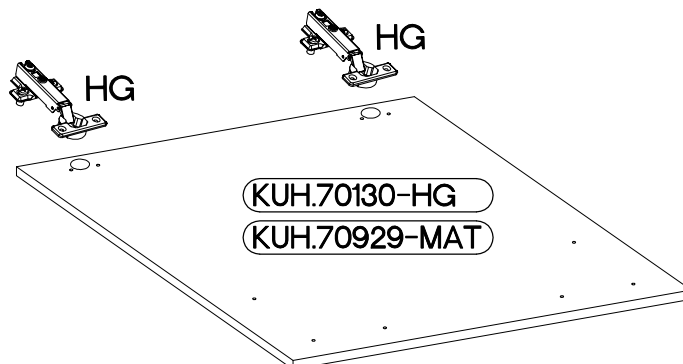

60 D 1F BB  
60 G-72 1F  
FRONT

60 D 1F BB

60 G-72 1F

M4x22mm	L=128mm
	
U	S
2	1

ISM-KUH-01645

# 4 60 G-72 1F

LEFT

RIGHT

# 5

+35/0mm	+3.5x13mm
	
[CD] HG	P5
2	4

6

M4x22mm	L=128mm
	
U	S
2	1

VARIANT HIGH GLOSS