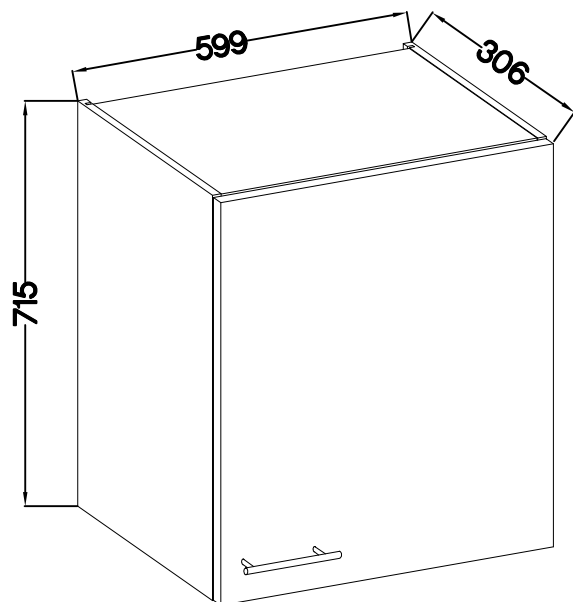

60 D 1F BB  
60 G-72 1F  
FRONT

60 D 1F BB

60 G-72 1F

M4x22mm	L=128mm
	
U	S
2	1

ISM-KUH-01645

# 4 60 G-72 1F

LEFT

RIGHT

# 5

+35/0mm	+3.5x13mm
	
[CD] HG	P5
2	4

6

M4x22mm	L=128mm
	
U	S
2	1

VARIANT HIGH GLOSS