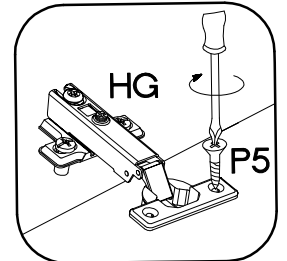

# 4 60 G-72 1F

LEFT

RIGHT

# 5

+35/0mm	+3.5x13mm
	
[CD] HG	P5
2	4

6

M4x22mm	L=128mm
	
U	S
2	1

VARIANT HIGH GLOSS