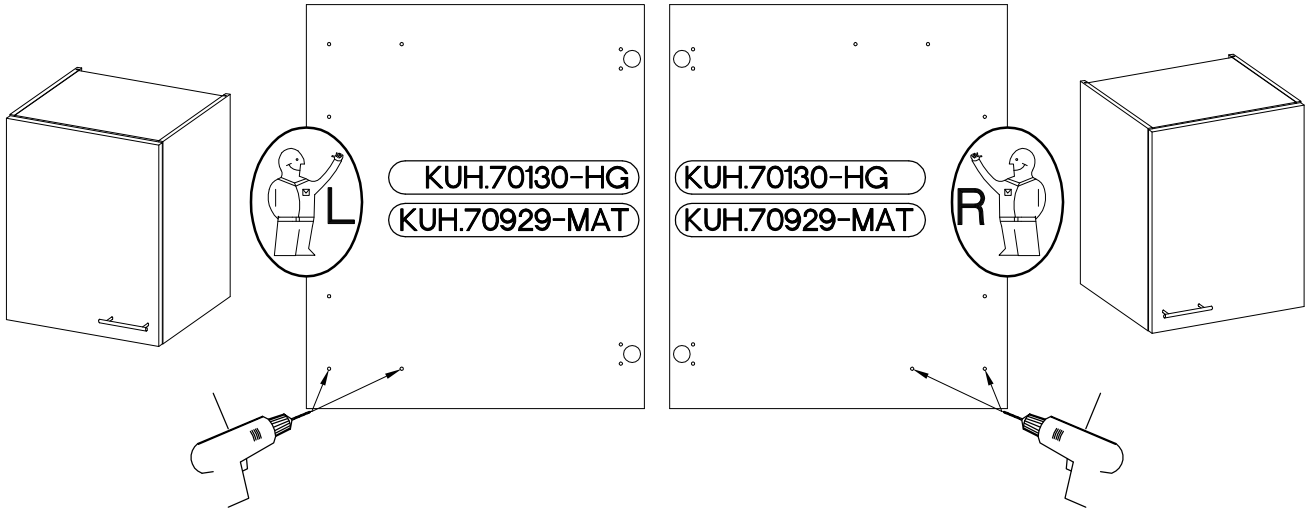

60 D 1F BB  
60 G-72 1F  
FRONT

60 D 1F BB

60 G-72 1F

M4x22mm	L=128mm
	
U	S
2	1

ISM-KUH-01645

# 5

+35/0mm	+3.5x13mm
	
[CD] HG	P5
2	4

6

M4x22mm	L=128mm
	
U	S
2	1

VARIANT HIGH GLOSS