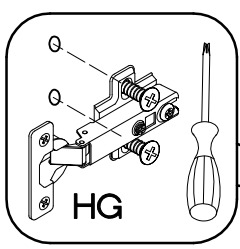

# 4 60 G-72 1F

LEFT

RIGHT

# 5

+35/0mm	+3.5x13mm
	
[CD] HG	P5
2	4

6

M4x22mm	L=128mm
	
U	S
2	1

VARIANT HIGH GLOSS