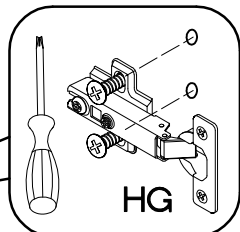

# 4 60 G-72 1F

LEFT

RIGHT

# 5

+35/0mm	+3.5x13mm
	
[CD] HG	P5
2	4

6

M4x22mm	L=128mm
	
U	S
2	1

VARIANT HIGH GLOSS