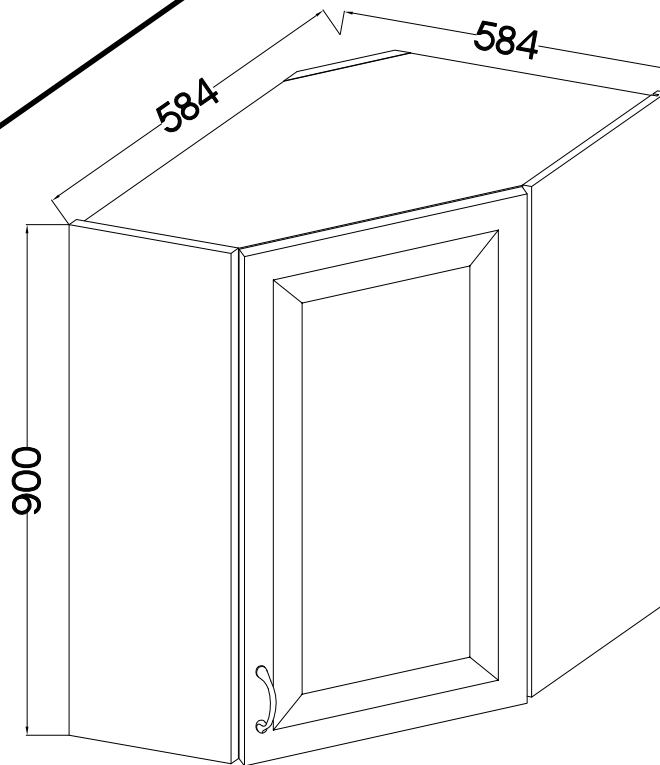

FRONT

40 G-90 1F

58x58 GN-90 1F

KUH.70770

ISM-KUH-01199

1

40 G-90 1F

LEFT

RIGHT

2

	
†35/0mm	†3.5x13mm
HG	P5
2	4

M4x22mm

2

1