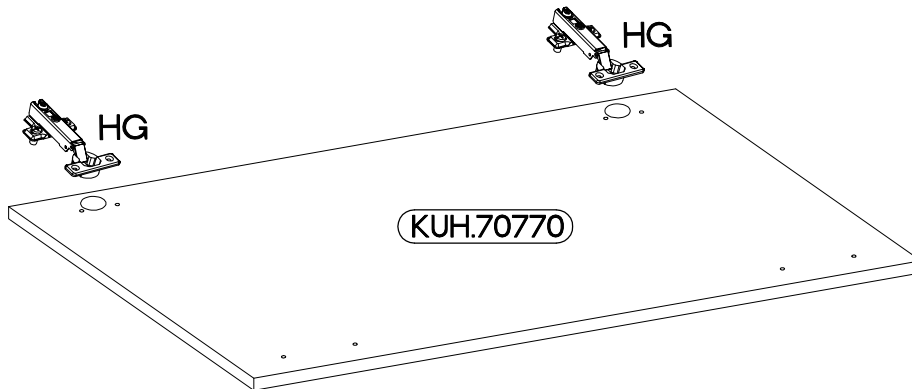

FRONT

40 G-90 1F

58x58 GN-90 1F

KUH.70770

ISM-KUH-01199

1

40 G-90 1F

LEFT

RIGHT

2

	
†35/0mm	†3.5x13mm
HG	P5
2	4

M4x22mm

2

1