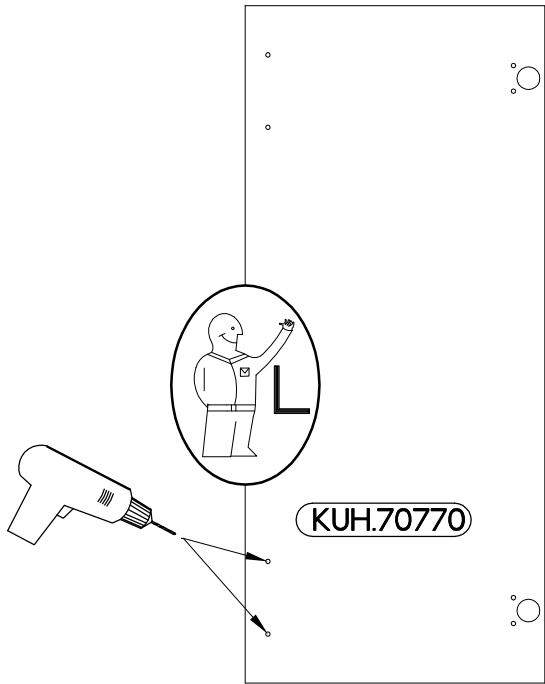

FRONT

40 G-90 1F

58x58 GN-90 1F

KUH.70770

ISM-KUH-01199

1

40 G-90 1F

LEFT

RIGHT

2

	
†35/0mm	†3.5x13mm
HG	P5
2	4

M4x22mm

2

1