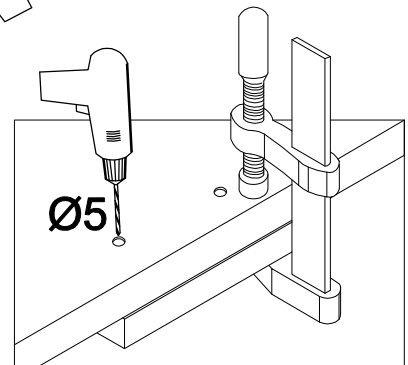

FRONT

40 G-90 1F

58x58 GN-90 1F

KUH.70770

ISM-KUH-01199

1

40 G-90 1F

LEFT

RIGHT

2

	
†35/0mm	†3.5x13mm
HG	P5
2	4

M4x22mm

2

1