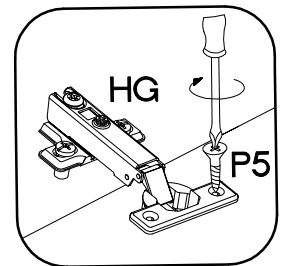

FRONT

40 G-90 1F

58x58 GN-90 1F

KUH.70770

ISM-KUH-01199

1

40 G-90 1F

LEFT

RIGHT

2

	
†35/0mm	†3.5x13mm
HG	P5
2	4

M4x22mm

2

1