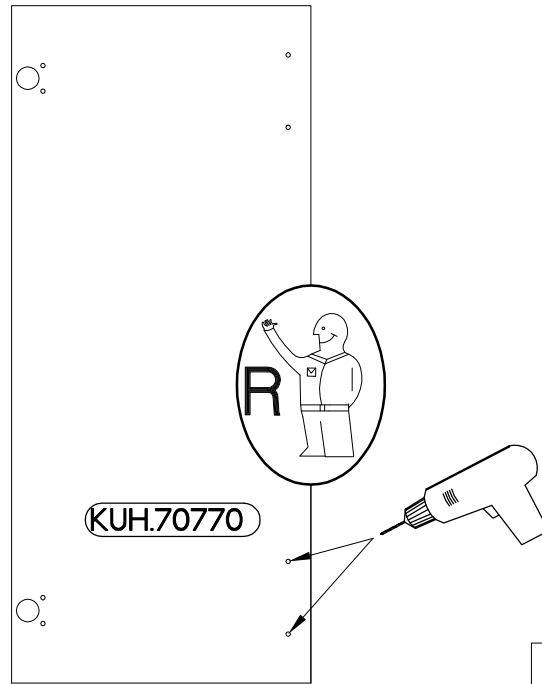

FRONT

40 G-90 1F

58x58 GN-90 1F

KUH.70770

ISM-KUH-01199

1

40 G-90 1F

LEFT

RIGHT

2

	
†35/0mm	†3.5x13mm
HG	P5
2	4

M4x22mm

2

1