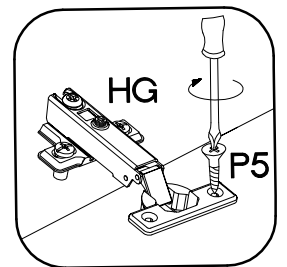

7

$\text{+}35/0\text{mm}$	$\text{+}3.5 \times 13\text{mm}$
HG	P5
2	4