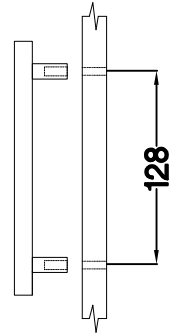

60 D 1F BB  
60 G-72 1F  
FRONT

60 D 1F BB

60 G-72 1F

M4x22mm	L=128mm
	
U	S
2	1

ISM-KUH-01645

# 1 60 D 1F BB

LEFT

RIGHT

# 2

 †35/0mm [CD] HG 2	 †3.5x13mm P5 4
--	---

3

M4x22mm	L=128mm
	
U	S
2	1

VARIANT HIGH GLOSS