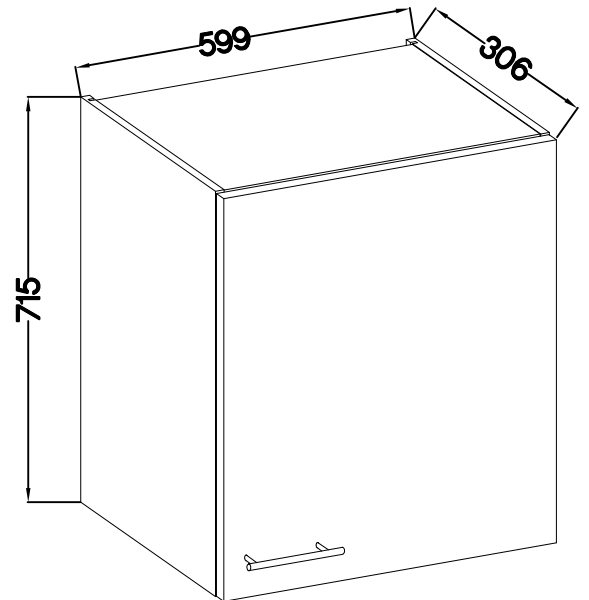

60 D 1F BB  
60 G-72 1F  
FRONT

60 D 1F BB

60 G-72 1F

M4x22mm	L=128mm
	
U	S
2	1

ISM-KUH-01645

# 1 60 D 1F BB

LEFT

RIGHT

# 2

 †35/0mm [CD] HG 2	 †3.5x13mm P5 4
--	---

3

M4x22mm	L=128mm
	
U	S
2	1

VARIANT HIGH GLOSS