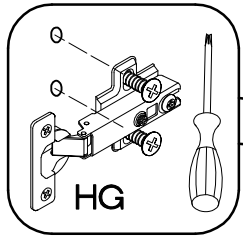

# 1 60 D 1F BB

LEFT

RIGHT

# 2

 †35/0mm [CD] HG 2	 †3.5x13mm P5 4
--	---

3

M4x22mm	L=128mm
	
U	S
2	1

VARIANT HIGH GLOSS