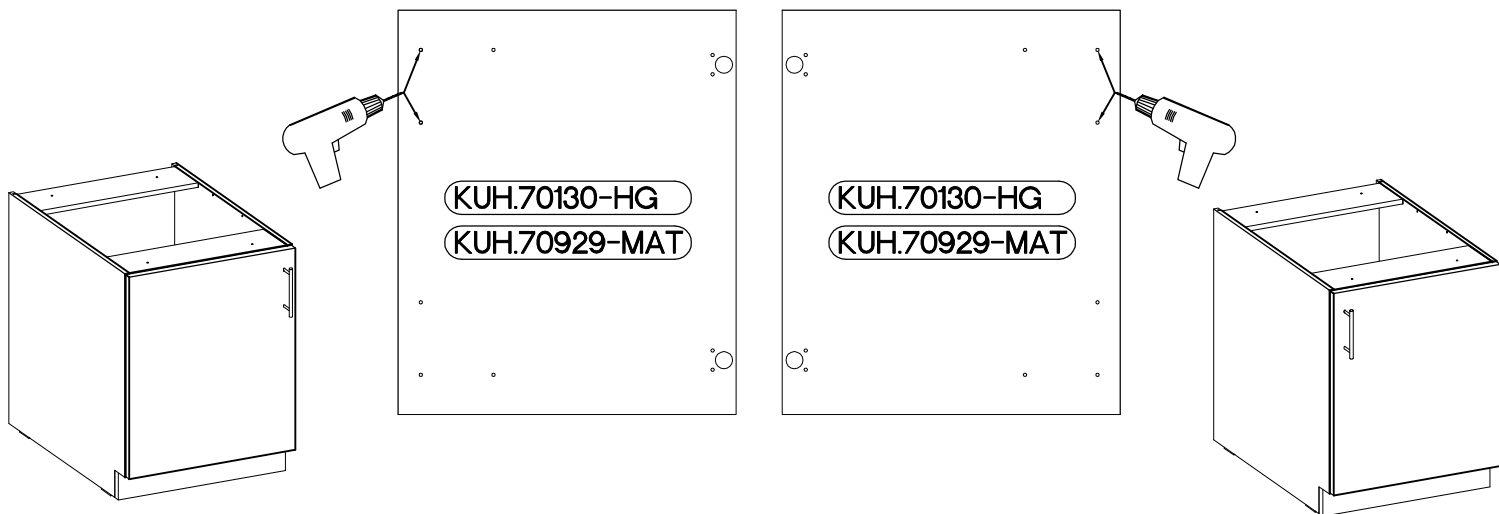

60 D 1F BB  
60 G-72 1F  
FRONT

60 D 1F BB

60 G-72 1F

M4x22mm	L=128mm
	
U	S
2	1

ISM-KUH-01645

# 1 60 D 1F BB

LEFT

RIGHT

# 2

 †35/0mm [CD] HG 2	 †3.5x13mm P5 4
--	---

3

M4x22mm	L=128mm
	
U	S
2	1

VARIANT HIGH GLOSS