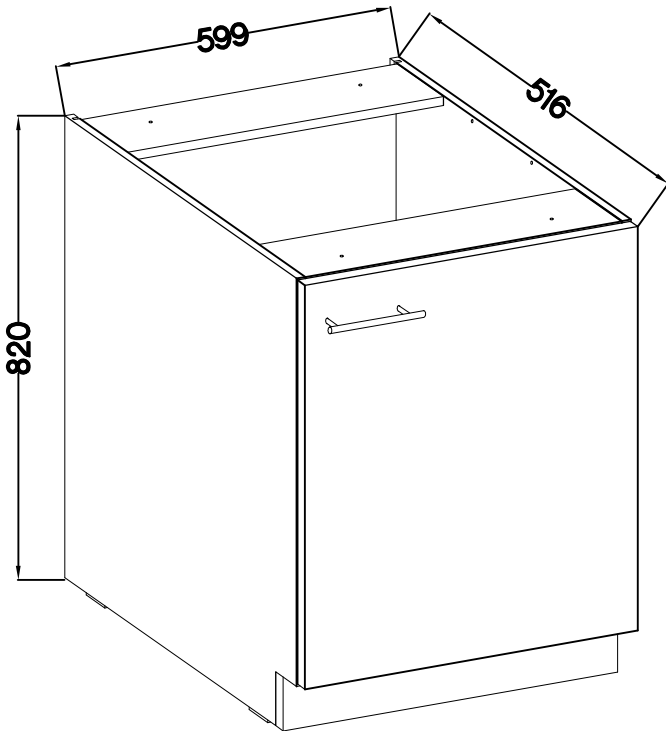

60 D 1F BB  
60 G-72 1F  
FRONT

60 D 1F BB

60 G-72 1F

M4x22mm	L=128mm
	
U	S
2	1

ISM-KUH-01645

# 1 60 D 1F BB

LEFT

RIGHT

# 2

 †35/0mm [CD] HG 2	 †3.5x13mm P5 4
--	---

3

M4x22mm	L=128mm
	
U	S
2	1

VARIANT HIGH GLOSS