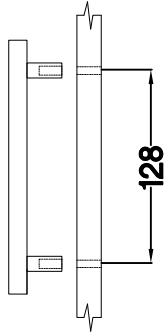

60 D 1F BB  
60 G-72 1F  
FRONT

60 D 1F BB

60 G-72 1F

M4x22mm	L=128mm
	
U	S
2	1

ISM-KUH-01645

# 1 60 D 1F BB

LEFT

RIGHT

# 2

 †35/0mm [CD] HG 2	 †3.5x13mm P5 4
--	---

3

M4x22mm	L=128mm
	
U	S
2	1

VARIANT HIGH GLOSS