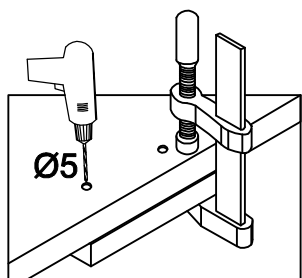

60 D 1F BB  
60 G-72 1F  
FRONT

60 D 1F BB

60 G-72 1F

M4x22mm	L=128mm
	
U	S
2	1

ISM-KUH-01645

# 1 60 D 1F BB

LEFT

RIGHT

# 2

 †35/0mm [CD] HG 2	 †3.5x13mm P5 4
--	---

3

M4x22mm	L=128mm
	
U	S
2	1

VARIANT HIGH GLOSS