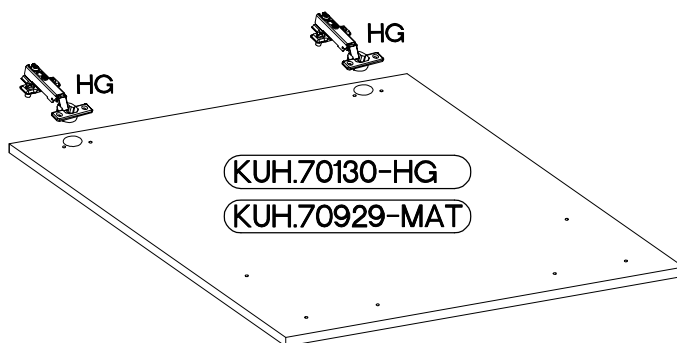

# 1 60 D 1F BB

LEFT

RIGHT

# 2

 †35/0mm [CD] HG 2	 †3.5x13mm P5 4
--	---

3

M4x22mm	L=128mm
	
U	S
2	1

VARIANT HIGH GLOSS