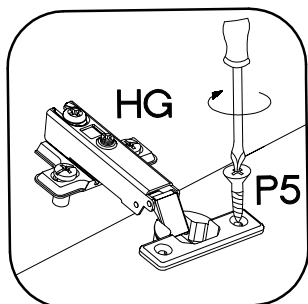

# 1 60 D 1F BB

LEFT

RIGHT

# 2

 †35/0mm [CD] HG 2	 †3.5x13mm P5 4
--	---

3

M4x22mm	L=128mm
	
U	S
2	1

VARIANT HIGH GLOSS