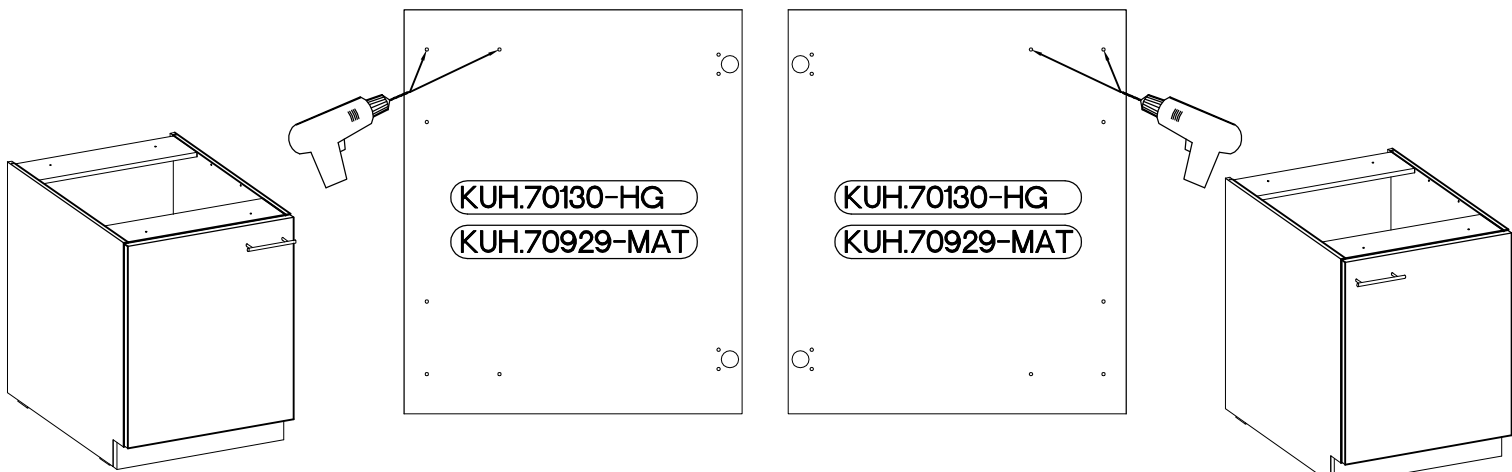

60 D 1F BB  
60 G-72 1F  
FRONT

60 D 1F BB

60 G-72 1F

M4x22mm	L=128mm
	
U	S
2	1

ISM-KUH-01645

# 1 60 D 1F BB

LEFT

RIGHT

# 2

 †35/0mm [CD] HG 2	 †3.5x13mm P5 4
--	---

3

M4x22mm	L=128mm
	
U	S
2	1

VARIANT HIGH GLOSS