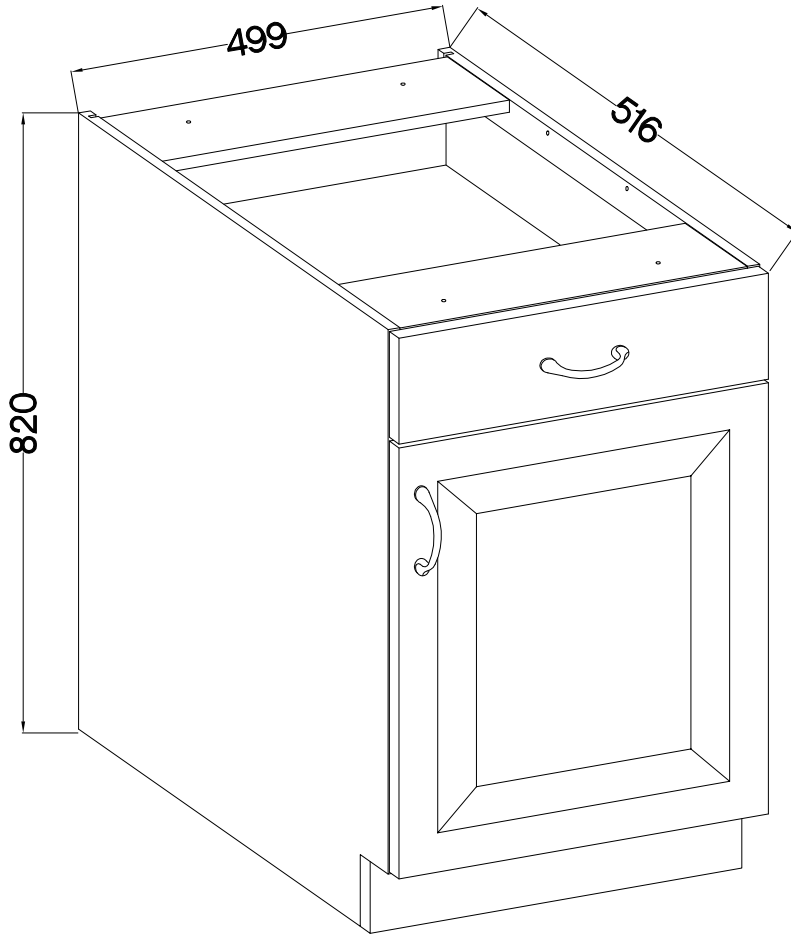

50 D 1F 1S BB
FRONT

ISM-KUH-01189

1

2

+35/0mm	+3.5x13mm
HG	P5
2	4

M4x22mm	
	
U	S
4	2