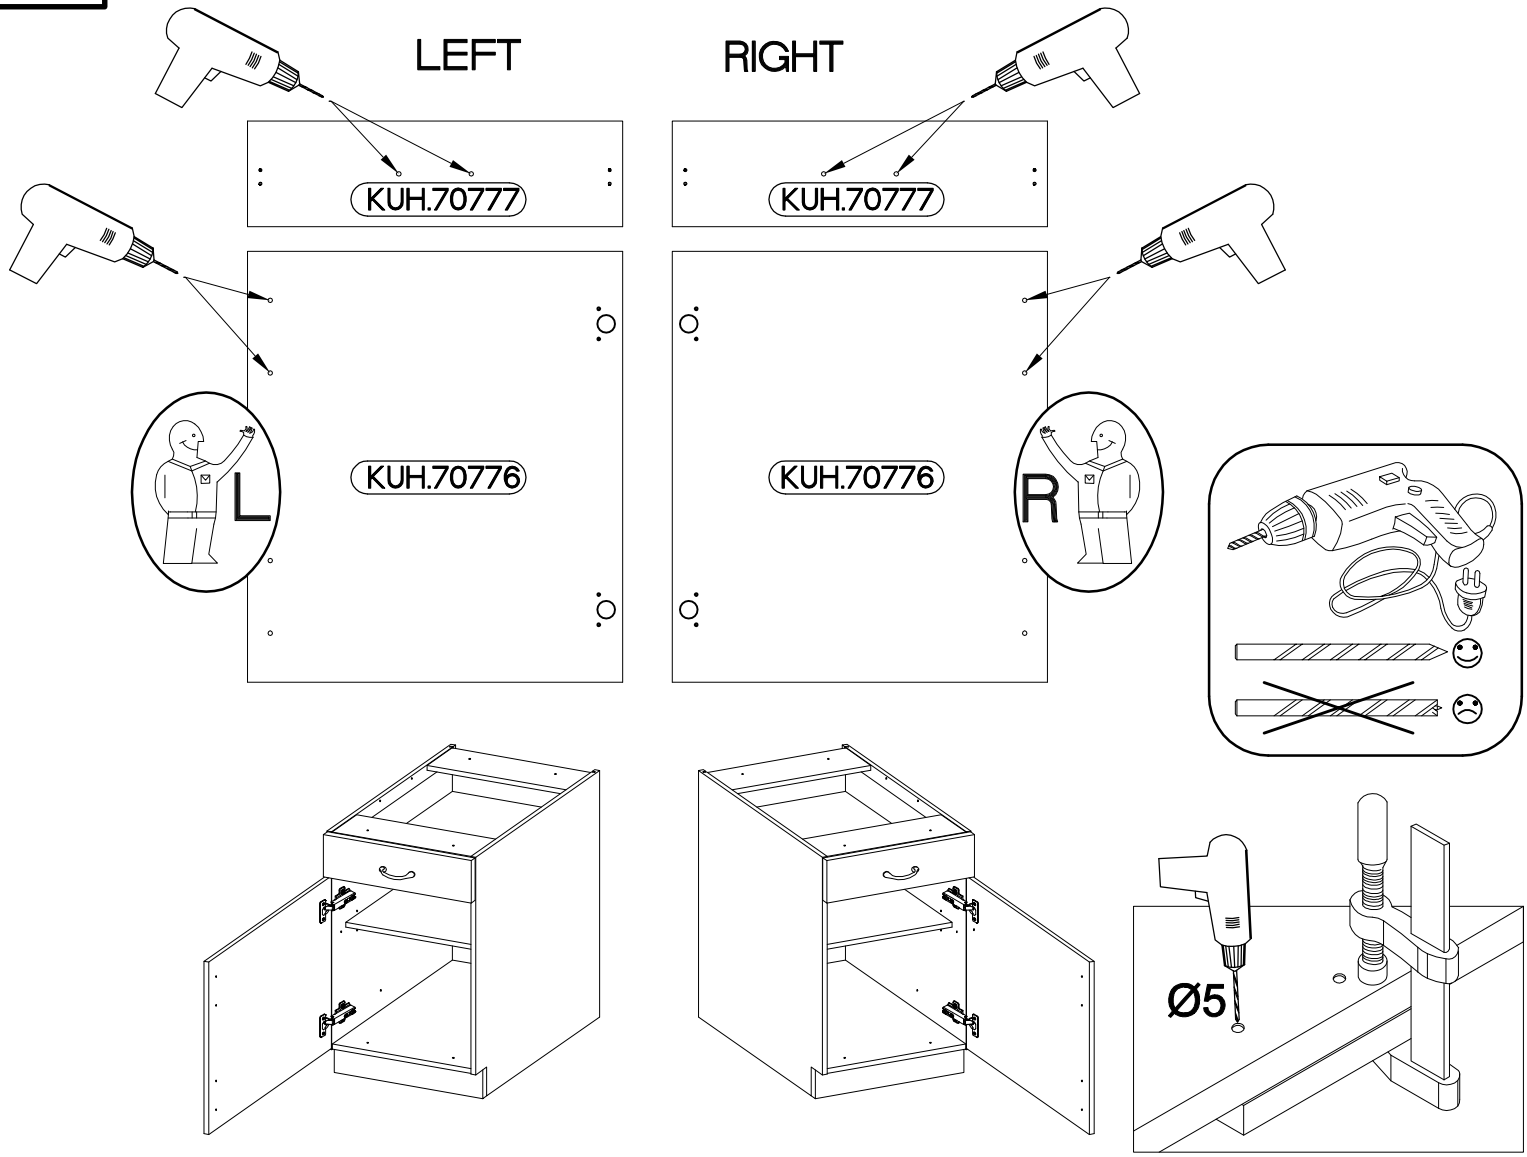

50 D 1F 1S BB
FRONT

ISM-KUH-01189

1

2

+35/0mm	+3.5x13mm
HG	P5
2	4

M4x22mm	
	
U	S
4	2