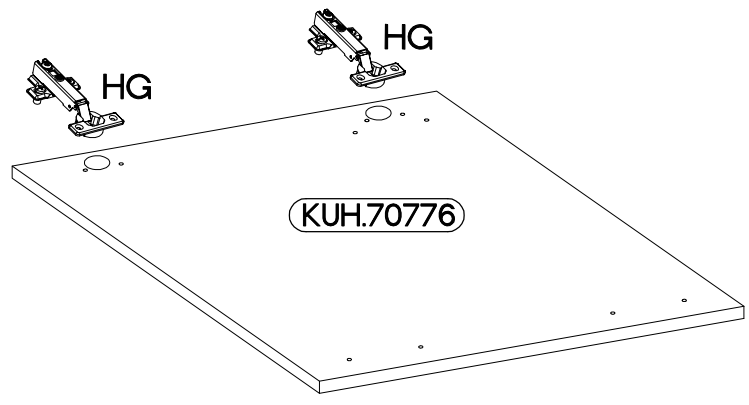

50 D 1F 1S BB
FRONT

ISM-KUH-01189

1

2

+35/0mm	+3.5x13mm
HG	P5
2	4

M4x22mm	
	
U	S
4	2