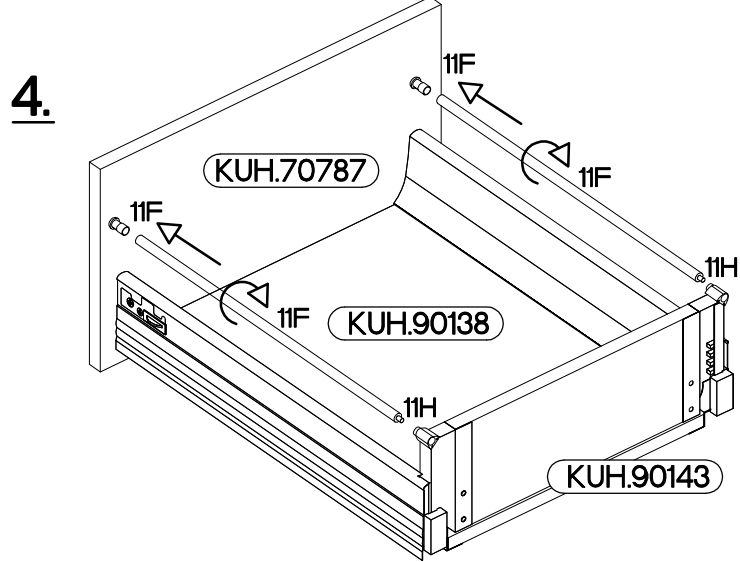

80 D 3S BB
Premium Box

11A	11B	11C	11D	11E	11F
3	2	3	1	6	4
11G	11H	M3	P1	P5	S
6	4	12	24	24	3
					U
					6

ISM-KUH-01194

1

							
11B	11C	11E	11F	11H	P1	P5	11G
2	2	4	4	4	8	16	4

x2

VARIANT HIGH GLOSS

			 $\pm 4.0 \times 16 \text{mm}$	 $\pm 3.5 \times 13 \text{mm}$	
11D	11C	11E	P1	P5	11G
1	1	2	4	8	2

VARIANT HIGH GLOSS

	+6.3x13mm 	+4.0x16mm 
11A 3	M3 12	P1 12

4

M4x22mm 	
U 6	S 3