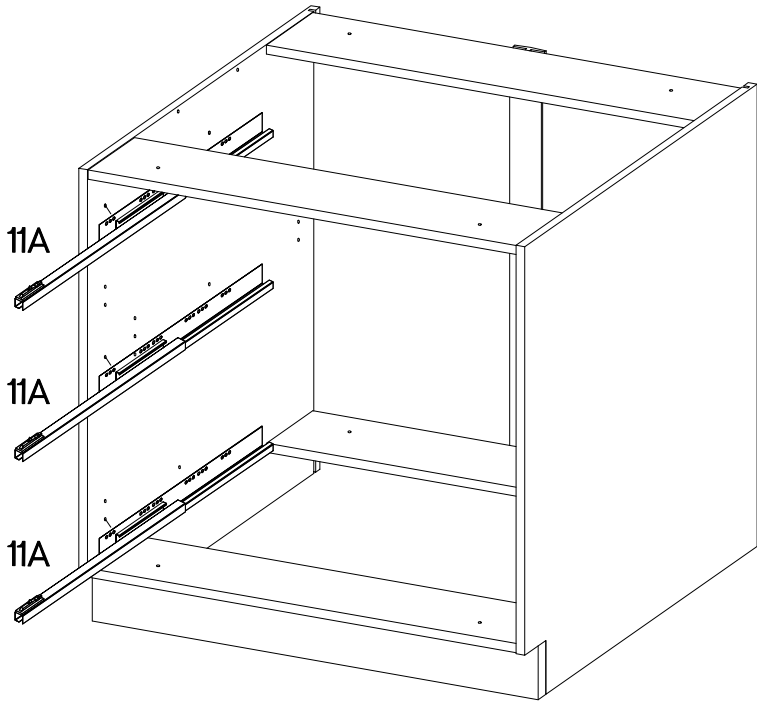

80 D 3S BB
Premium Box

11A	11B	11C	11D	11E	11F
3	2	3	1	6	4
11G	11H	M3	P1	P5	S
6	4	12	24	24	3
					U
					6

ISM-KUH-01194

1

							
11B	11C	11E	11F	11H	P1	P5	11G
2	2	4	4	4	8	16	4

x2

VARIANT HIGH GLOSS

			 $\pm 4.0 \times 16 \text{mm}$	 $\pm 3.5 \times 13 \text{mm}$	
11D	11C	11E	P1	P5	11G
1	1	2	4	8	2

VARIANT HIGH GLOSS

	+6.3x13mm 	+4.0x16mm 
11A 3	M3 12	P1 12

4

M4x22mm 	
U 6	S 3