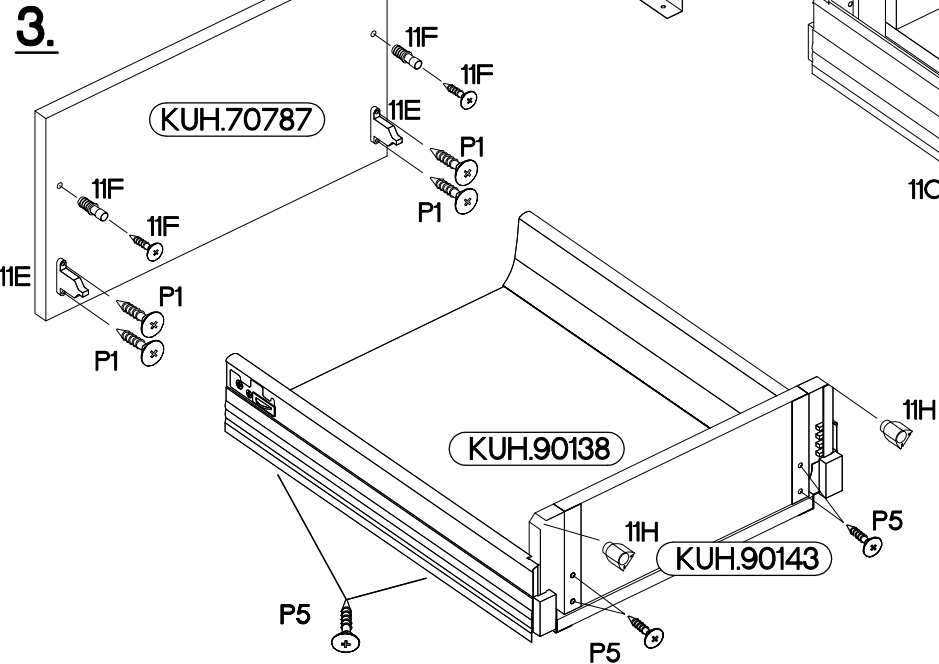

80 D 3S BB
Premium Box

11A	11B	11C	11D	11E	11F
3	2	3	1	6	4
11G	11H	M3	P1	P5	S
6	4	12	24	24	3
					U
					6

ISM-KUH-01194

1

							
11B	11C	11E	11F	11H	P1	P5	11G
2	2	4	4	4	8	16	4

x2

VARIANT HIGH GLOSS

			 $\pm 4.0 \times 16 \text{mm}$	 $\pm 3.5 \times 13 \text{mm}$	
11D	11C	11E	P1	P5	11G
1	1	2	4	8	2

VARIANT HIGH GLOSS

	+6.3x13mm 	+4.0x16mm 
11A 3	M3 12	P1 12

4

M4x22mm 	
U 6	S 3