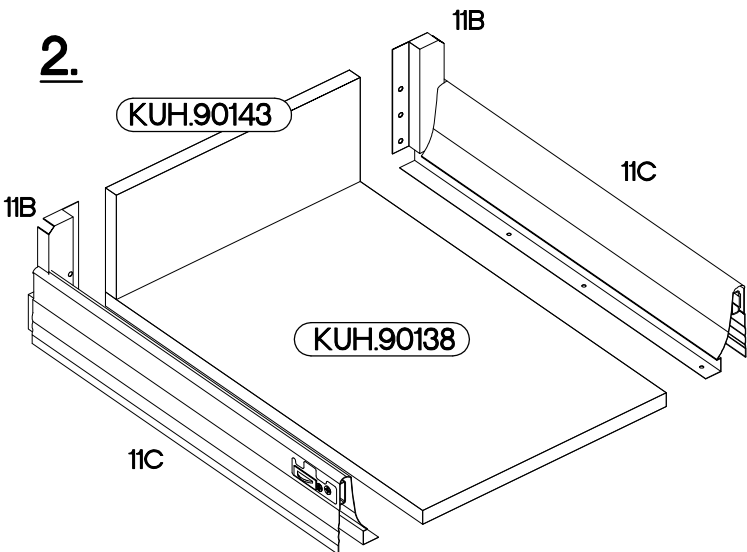

80 D 3S BB
Premium Box

11A	11B	11C	11D	11E	11F
3	2	3	1	6	4
11G	11H	M3	P1	P5	S
6	4	12	24	24	3
					U
					6

ISM-KUH-01194

1

							
11B	11C	11E	11F	11H	P1	P5	11G
2	2	4	4	4	8	16	4

x2

VARIANT HIGH GLOSS

			 $\pm 4.0 \times 16 \text{mm}$	 $\pm 3.5 \times 13 \text{mm}$	
11D	11C	11E	P1	P5	11G
1	1	2	4	8	2

VARIANT HIGH GLOSS

	+6.3x13mm 	+4.0x16mm 
11A 3	M3 12	P1 12

4

M4x22mm 	
U 6	S 3