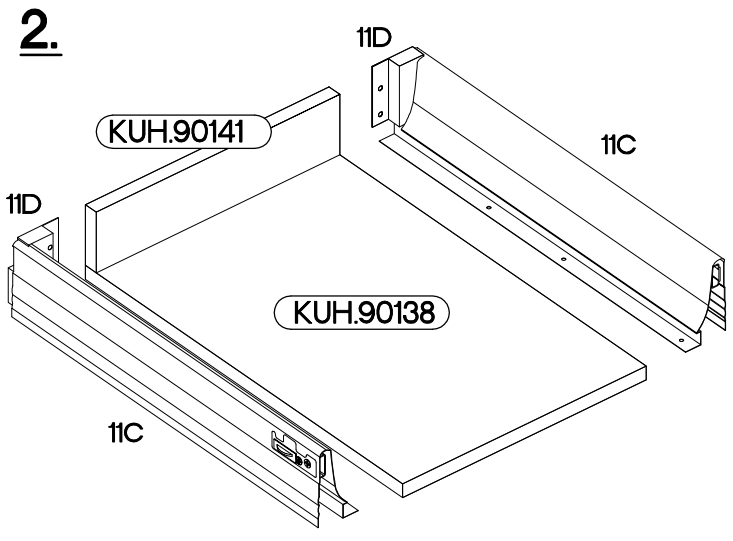

80 D 3S BB
Premium Box

11A	11B	11C	11D	11E	11F
3	2	3	1	6	4
11G	11H	M3	P1	P5	S
6	4	12	24	24	3
					U
					6

ISM-KUH-01194

1

							
11B	11C	11E	11F	11H	P1	P5	11G
2	2	4	4	4	8	16	4

x2

VARIANT HIGH GLOSS

			 $\pm 4.0 \times 16 \text{mm}$	 $\pm 3.5 \times 13 \text{mm}$	
11D	11C	11E	P1	P5	11G
1	1	2	4	8	2

VARIANT HIGH GLOSS

	+6.3x13mm 	+4.0x16mm 
11A 3	M3 12	P1 12

4

M4x22mm 	
U 6	S 3