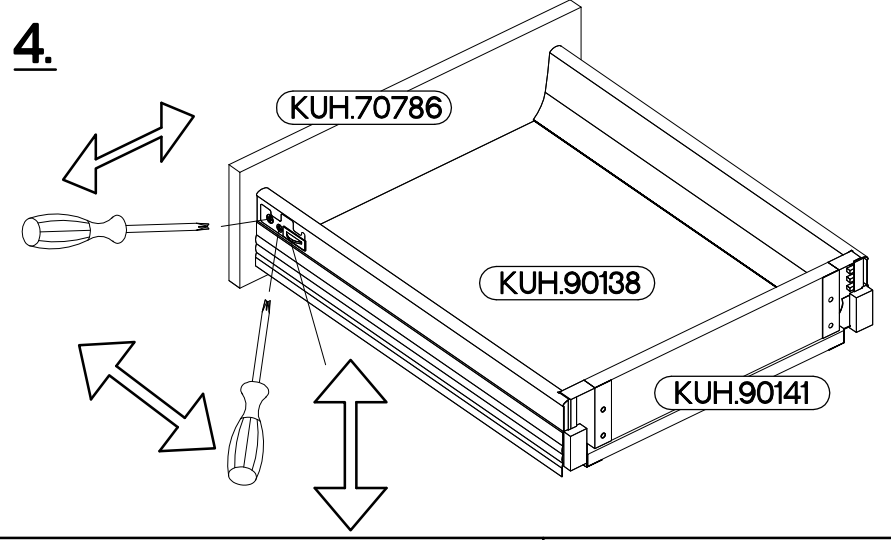

80 D 3S BB
Premium Box

11A	11B	11C	11D	11E	11F
3	2	3	1	6	4
11G	11H	M3	P1	P5	S
6	4	12	24	24	3
					U
					6

ISM-KUH-01194

1

							
11B	11C	11E	11F	11H	P1	P5	11G
2	2	4	4	4	8	16	4

x2

VARIANT HIGH GLOSS

			 $\pm 4.0 \times 16 \text{mm}$	 $\pm 3.5 \times 13 \text{mm}$	
11D	11C	11E	P1	P5	11G
1	1	2	4	8	2

VARIANT HIGH GLOSS

	+6.3x13mm 	+4.0x16mm 
11A 3	M3 12	P1 12

4

M4x22mm 	
U 6	S 3