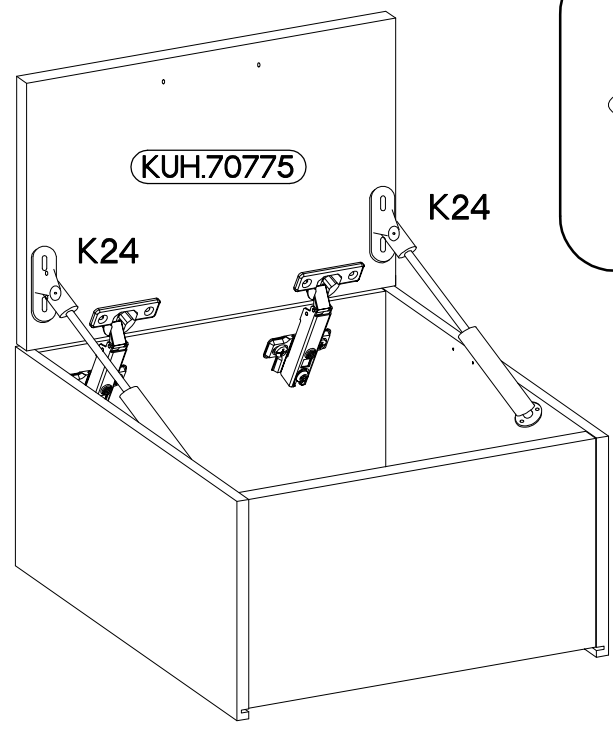

50 GU-36
FRONT

KUH.70775

M4x22mm	
	
U	S
2	1

ISM-KUH-01200

1

2

 +35/0mm	 +3.5x13mm
HG	P5
2	4

3

4

5