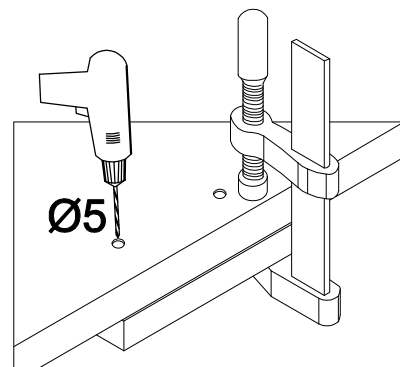

50 GU-36
FRONT

KUH.70775

M4x22mm	
	
U	S
2	1

ISM-KUH-01200

1

2

 +35/0mm	 +3.5x13mm
HG	P5
2	4

3