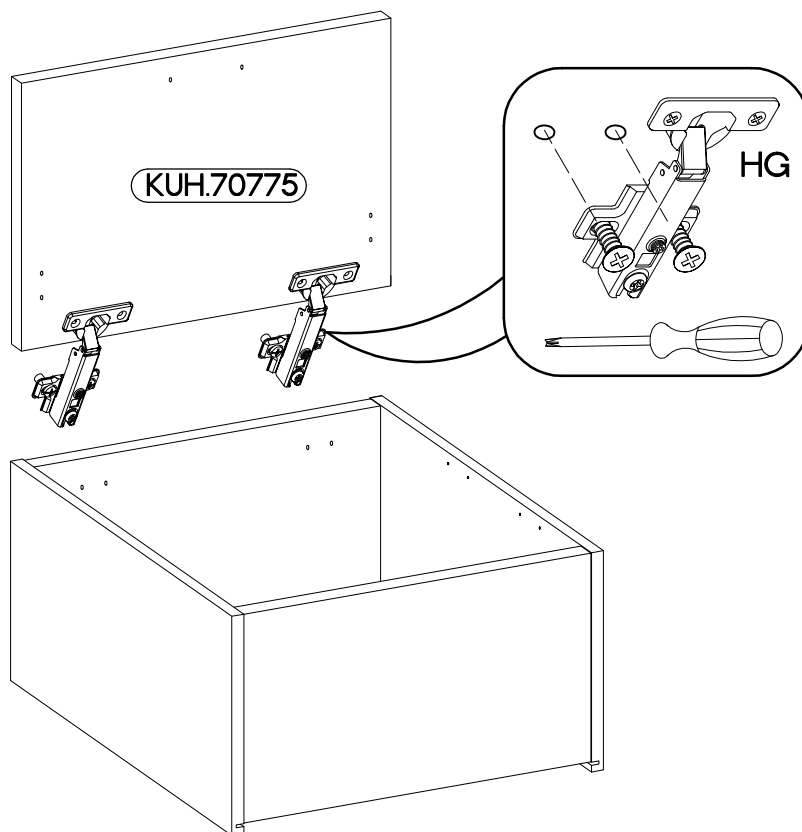

50 GU-36
FRONT

KUH.70775

M4x22mm	
	
U	S
2	1

ISM-KUH-01200

1

2

 +35/0mm	 +3.5x13mm
HG	P5
2	4

3