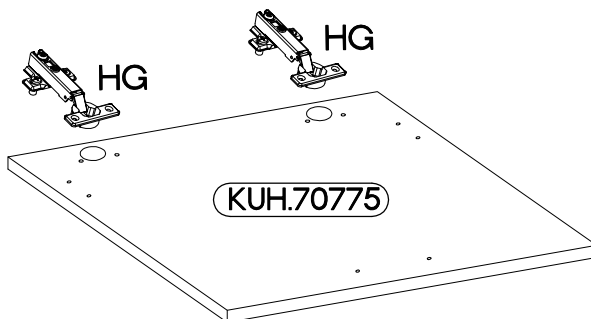

50 GU-36
FRONT

KUH.70775

M4x22mm	
	
U	S
2	1

ISM-KUH-01200

1

2

 +35/0mm	 +3.5x13mm
HG	P5
2	4

3