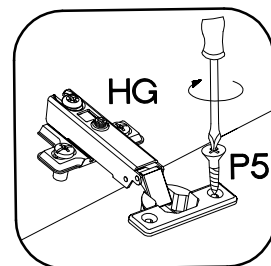

50 GU-36
FRONT

KUH.70775

M4x22mm	
	
U	S
2	1

ISM-KUH-01200

1

2

 +35/0mm	 +3.5x13mm
HG	P5
2	4

3