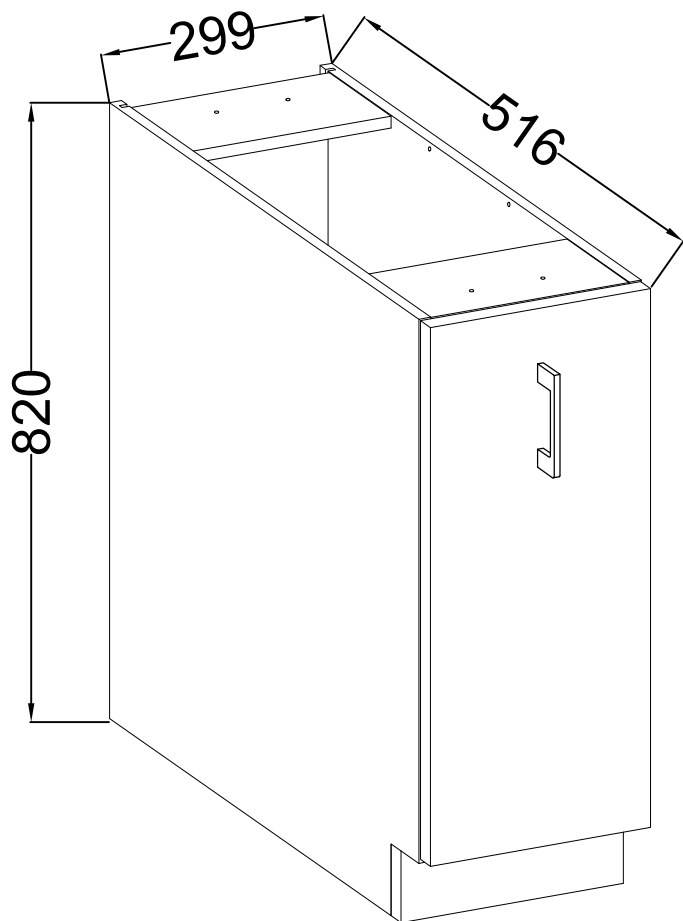

30 D CARGO BB
FRONT

Ø4.0x30mm

R2

S

2

1

ISM-KUH-01532

1

2

Ø4.0x30mm	
	
R2	S
2	1