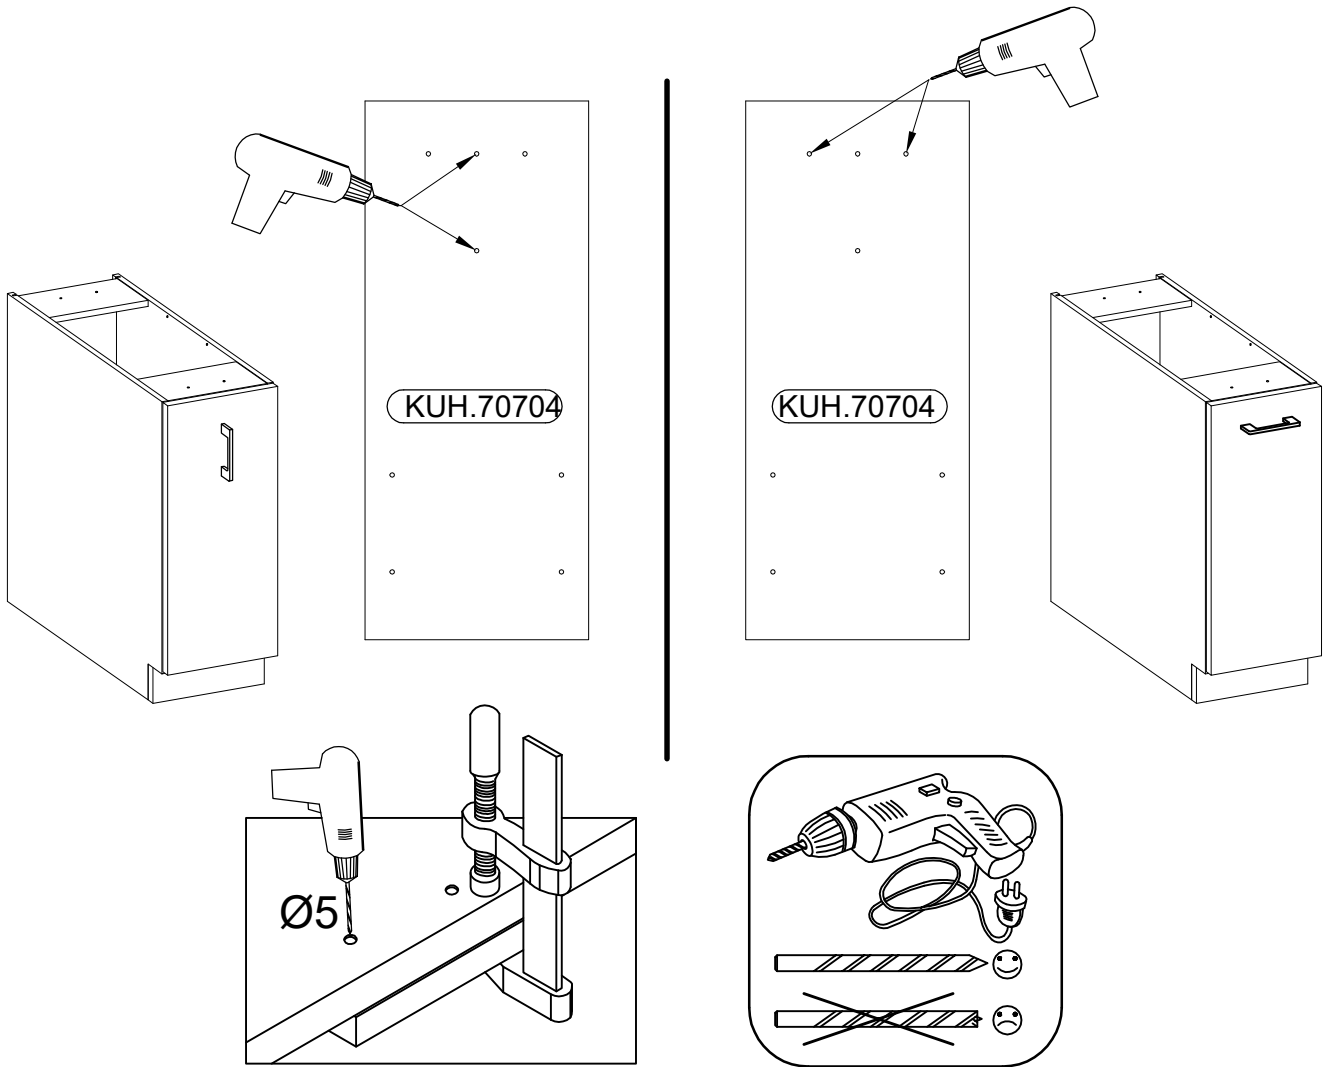

30 D CARGO BB
FRONT

Ø4.0x30mm

R2

S

2

1

ISM-KUH-01532

1

2

Ø4.0x30mm	
	
R2	S
2	1