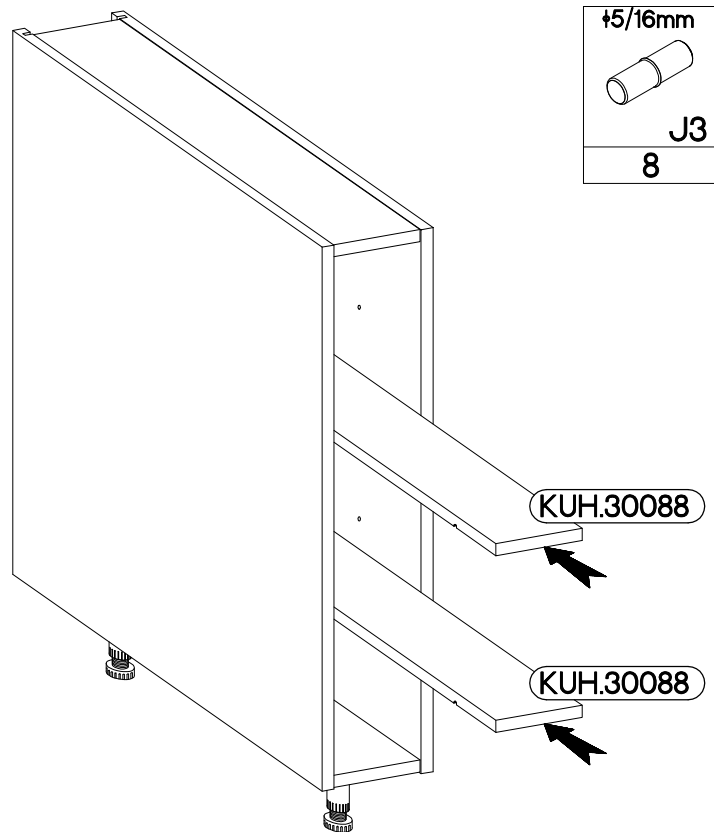

6

VARIANT 1

±5/16mm
J3
16

J3

7

VARIANT 2

±5/16mm
J3
8