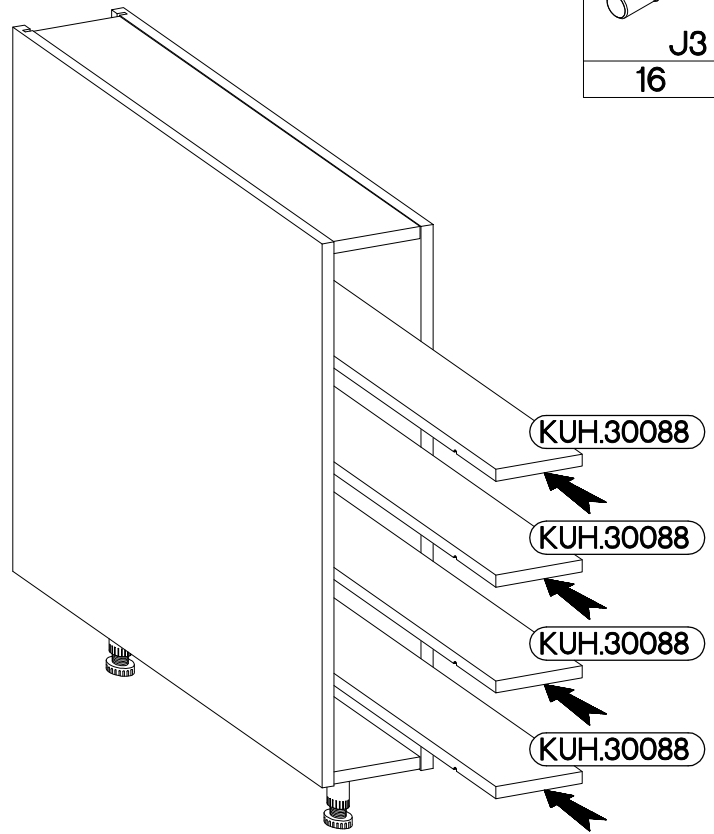

6

VARIANT 1

±5/16mm
J3
16

J3

7

VARIANT 2

±5/16mm
J3
8