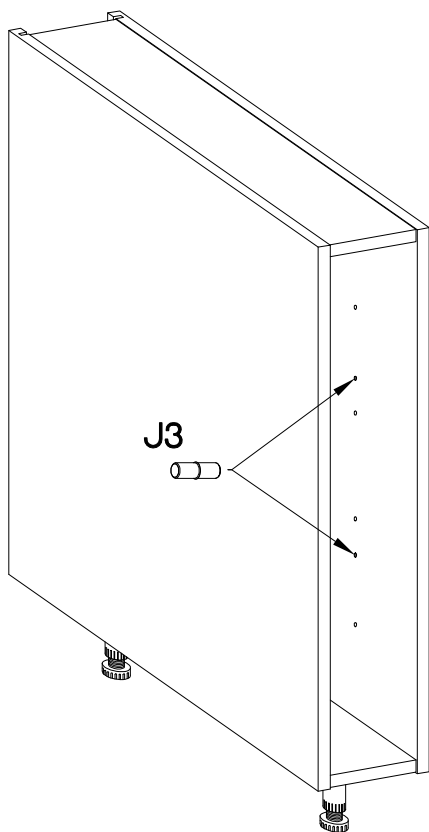

6

VARIANT 1

±5/16mm
J3
16

J3

7

VARIANT 2

±5/16mm
J3
8