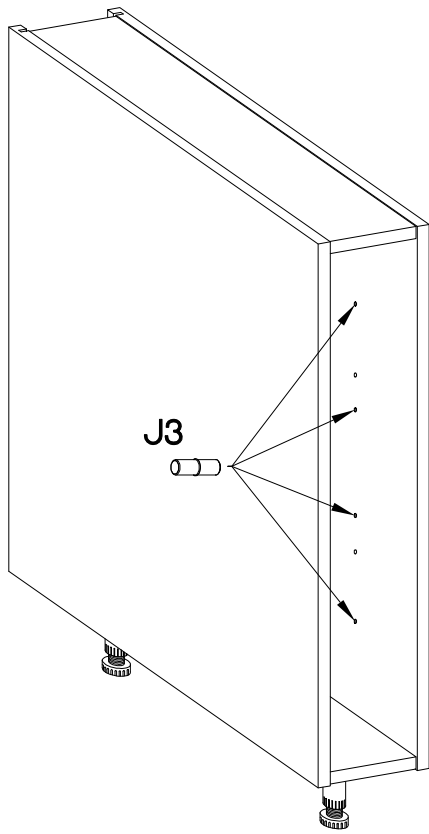

6

VARIANT 1

±5/16mm
J3
16

J3

7

VARIANT 2

±5/16mm
J3
8