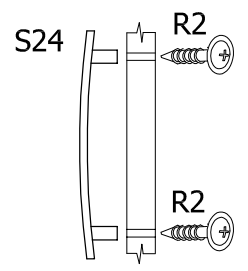

SARA

58x58 GN-72 1F

					4.0x30mm 	3.0x20mm 				3.5x13mm 		4.0x30mm 
10	8	8	1	1	2	20	10	2	2	4	2	4

ISM-KUH-00146