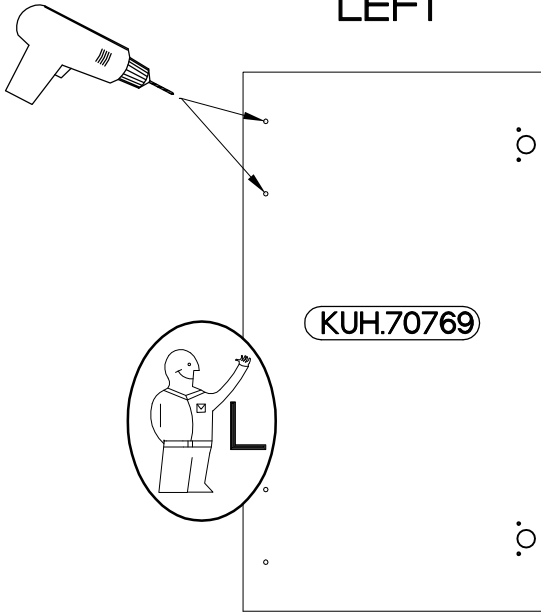

FRONT

40 D 1F BB

40 G-72 1F

58x58 GN-72 1F

KUH.70769

ISM-KUH-01198

1

40 D 1F BB

LEFT

RIGHT

2

+35/0mm	+3.5x13mm
	
HG	P5
2	4

3

M4x22mm

2

1