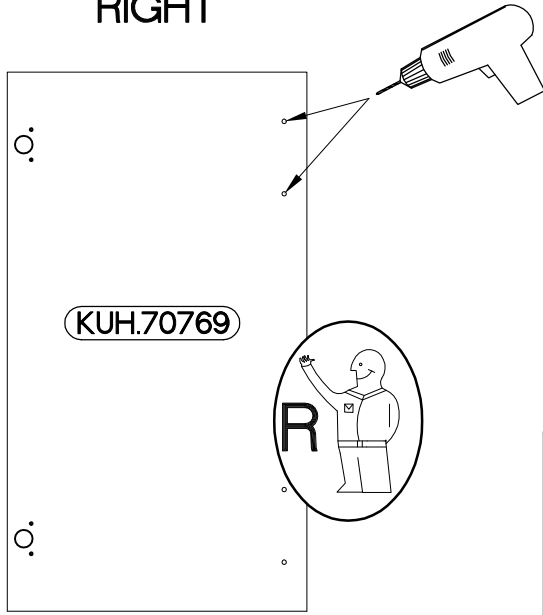

FRONT

40 D 1F BB

40 G-72 1F

58x58 GN-72 1F

KUH.70769

ISM-KUH-01198

1

40 D 1F BB

LEFT

RIGHT

2

+35/0mm	+3.5x13mm
	
HG	P5
2	4

3

M4x22mm

2

1