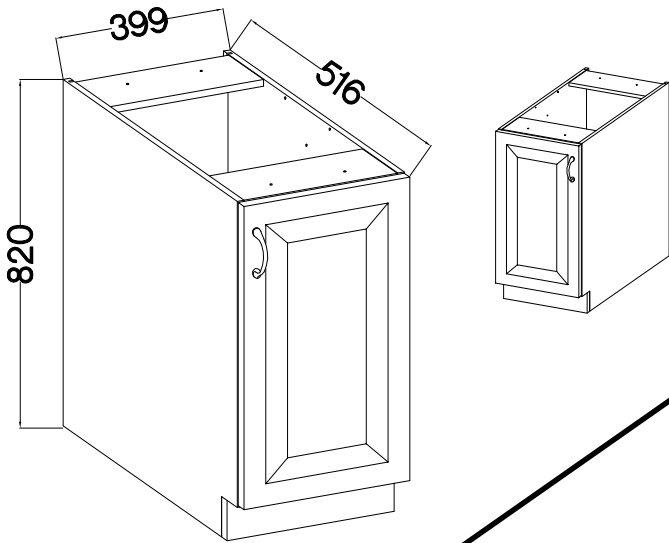

FRONT

40 D 1F BB

40 G-72 1F

58x58 GN-72 1F

KUH.70769

ISM-KUH-01198

1

40 D 1F BB

LEFT

RIGHT

2

+35/0mm	+3.5x13mm
	
HG	P5
2	4

3

M4x22mm

2

1