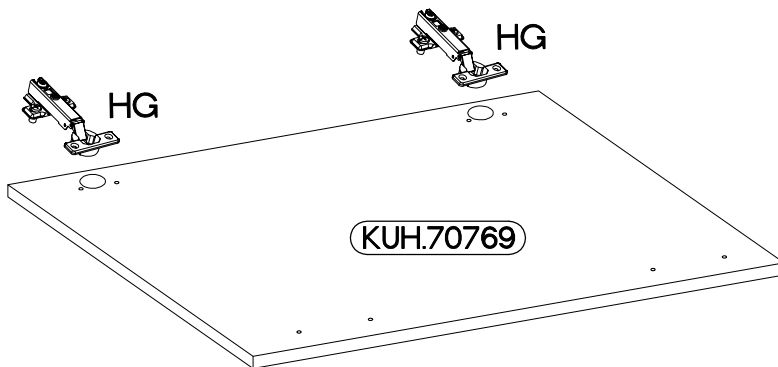

FRONT

40 D 1F BB

40 G-72 1F

58x58 GN-72 1F

KUH.70769

ISM-KUH-01198

1

40 D 1F BB

LEFT

RIGHT

2

+35/0mm	+3.5x13mm
	
HG	P5
2	4

3

M4x22mm

2

1