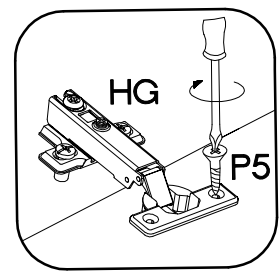

FRONT

80 D 2F BB

80 ZL 2F BB

80 G-72 2F

KUH.70769

KUH.70769

ISM-KUH-01203

7

80 G-72 2F

8

±35/0mm  HG 4	±3.5x13mm  P5 8
--	--

M4x22mm		
	U	S
4		2