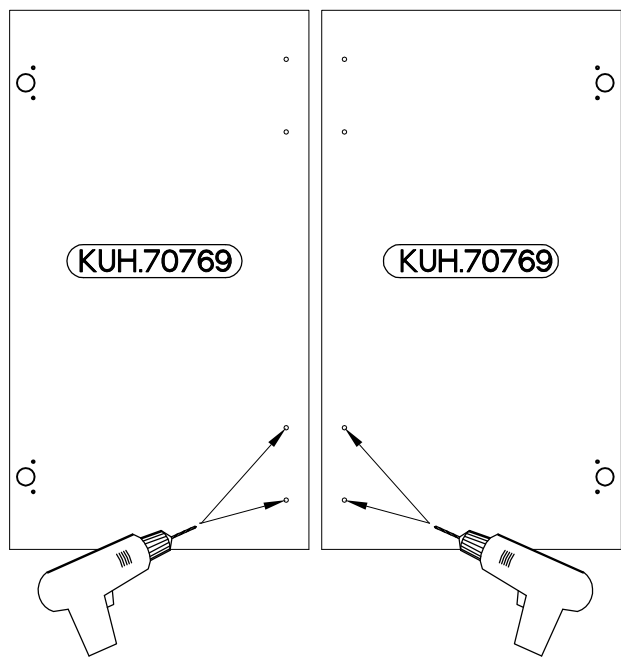

FRONT

80 D 2F BB

80 ZL 2F BB

80 G-72 2F

KUH.70769

KUH.70769

ISM-KUH-01203

7

80 G-72 2F

8

±35/0mm  HG 4	±3.5x13mm  P5 8
--	--

M4x22mm		
	U	S
4		2